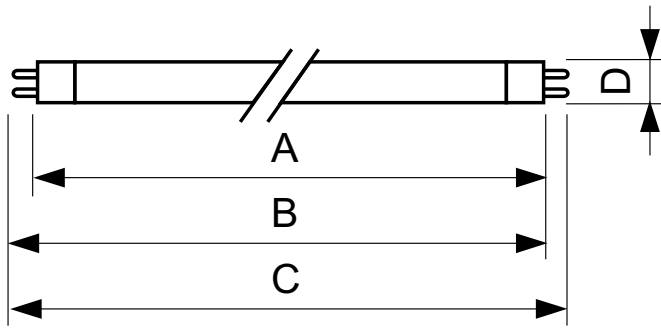

TUV TL Mini

TUV 20W FAM/10X25CC

TUV TL Mini lamps are slim double-ended UVC (germicidal) lamps used in residential water and air disinfection units. The small 16 mm diameter of the lamp allows for a small system design and design flexibility. TUV TL Mini lamps offer constant UV output over their complete lifetime, for maximum security of disinfection and high system efficacy.

Product data

General Information		Voltage (Nom)	
Cap base	G5 [G5]	45 V	
Main application	Disinfection	Mechanical and Housing	
Useful life (nom.)	11000 h	Cap-base information	2 Pins (2P)
System description	na [-]	Bulb shape	T16
Light Technical		Approval and Application	
Colour Code	TUV	Mercury (Hg) content (nom.)	4.4 mg
Colour Designation	- [Not Specified]	UV	
Depreciation at useful lifetime	0.2 %	UV-C Radiation	6.0 W
Operating and Electrical		Product Data	
Power (Rated) (Nom)	20.25 W	Full product code	872790081385200
Lamp current (nom.)	0.450 A		

TUV TL Mini

Order product name	TUV 20W FAM/10X25CC
EAN/UPC – product	8727900813852
Order code	928003404013
SAP numerator – quantity per pack	1
Numerator – packs per outer box	250

SAP material	928003404013
SAP net weight (piece)	29.900 g

Dimensional drawing

TUV 20W

Product	D (max)	B (max)	B (min)	C (max)	A (max)
TUV 20W FAM/10X25CC	16 mm	405.1 mm	402.7 mm	412.2 mm	398 mm

Photometric data

XDPB_XUTUV-Spectral power distribution B/W

XDPO_XUTUV-Spectral power distribution Colour