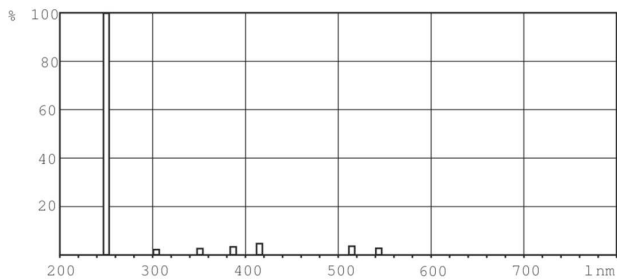

Product data

General Information		Voltage (Nom)	
Cap base	G5 [G5]	45 V	
Main application	Disinfection	Mechanical and Housing	
Useful life (nom.)	11000 h	Cap-base information	2 Pins (2P)
System description	na [-]	Bulb shape	T16
Light Technical		Approval and Application	
Colour Code	TUV	Mercury (Hg) content (nom.)	4.4 mg
Colour Designation	- [Not Specified]	UV	
Depreciation at useful lifetime	0.2 %	UV-C Radiation	6.0 W
Operating and Electrical		Product Data	
Power (Rated) (Nom)	20.25 W	Full product code	872790081385200
Lamp current (nom.)	0.450 A		

TUV TL Mini

Order product name	TUV 20W FAM/10X25CC
EAN/UPC – product	8727900813852
Order code	928003404013
SAP numerator – quantity per pack	1
Numerator – packs per outer box	250

SAP material	928003404013
SAP net weight (piece)	29.900 g

Dimensional drawing

TUV 20W

Product	D (max)	B (max)	B (min)	C (max)	A (max)
TUV 20W FAM/10X25CC	16 mm	405.1 mm	402.7 mm	412.2 mm	398 mm

Photometric data

XDPB_XUTUV-Spectral power distribution B/W

XDPO_XUTUV-Spectral power distribution Colour