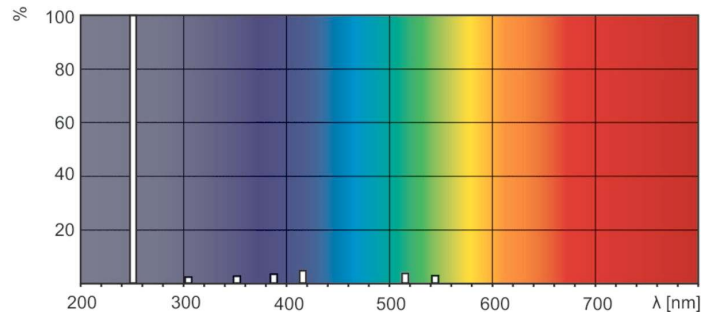

Product data

General Information		Voltage (Nom)	
Cap base	G5 [G5]	45 V	
Main application	Disinfection	Mechanical and Housing	
Useful life (nom.)	11000 h	Cap-base information	2 Pins (2P)
System description	na [-]	Bulb shape	T16
Light Technical		Approval and Application	
Colour Code	TUV	Mercury (Hg) content (nom.)	4.4 mg
Colour Designation	- [Not Specified]	UV	
Depreciation at useful lifetime	0.2 %	UV-C Radiation	6.0 W
Operating and Electrical		Product Data	
Power (Rated) (Nom)	20.25 W	Full product code	872790081385200
Lamp current (nom.)	0.450 A		

Dimensional drawing

TUV 20W

Product	D (max)	B (max)	B (min)	C (max)	A (max)
TUV 20W FAM/10X25CC	16 mm	405.1 mm	402.7 mm	412.2 mm	398 mm

Photometric data

XDPB_XUTUV-Spectral power distribution B/W

XDPO_XUTUV-Spectral power distribution Colour