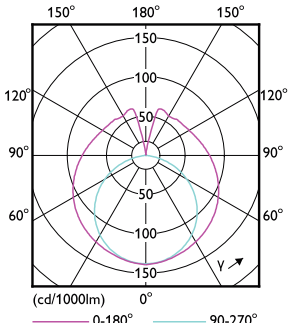

### Product data

General Information		Starting time (nom.)	
Cap base	G13 [ Medium Bi-Pin Fluorescent]		0.5 s
EU RoHS compliant	Yes	Warm-up time to 60% light (nom.)	0.5 s
Nominal lifetime (nom.)	15000 h	Power factor (nom.)	0.5
Switching cycle	50,000X	Voltage (Nom)	220-240 V
Technical type	18-36W		
Light Technical		Temperature	
Colour Code	765 [ CCT of 6,500 K]	T-ambient (max.)	45 °C
Technical Beam Angle (Nom)	240 °	T-ambient (min.)	-20 °C
Lamp Luminous Flux 25°C EL (Nom)	1800 lm	T storage (max.)	65 °C
Colour Designation	Cool Daylight	T storage (min.)	-40 °C
Colour Temperature, horizontal (Nom)	6500 K	T-Case maximum (nom.)	60 °C
Lamp Luminous Efficacy EM (Nom)	100.00 lm/W		
Colour consistency	<7	Controls and Dimming	
Colour Rendering Index, horiz (Nom)	70	Dimmable	No
LLMF at end of nominal lifetime (nom.)	70 %		
Operating and Electrical		Mechanical and Housing	
Input frequency	50 to 60 Hz	Product length	1200 mm
Power (Rated) (Nom)	18 W	Bulb shape	Tube, double-ended
Lamp current (nom.)	155 mA		
		Approval and Application	
		Energy-saving product	Yes
		Approval marks	RoHS compliance KEMA Keur certificate

## Dimensional drawing

TLED DE EMC 1200mm 18W 1800lm 6500K G13

**Product**  
Ledtube DE 1200mm 18W 1800lm 765 T8 G13

## Photometric data

LEDtube 16W G13 765 CN I G

LEDtube 18W G13 1800lm

LEDtube 18W G13 1800lm 765