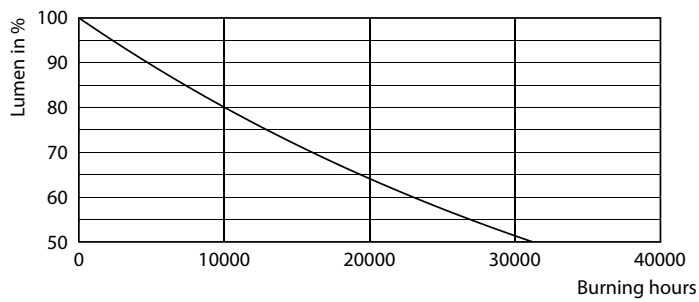

### Product data

General Information		Starting time (nom.)	
Cap base	G13 [ Medium Bi-Pin Fluorescent]		0.5 s
EU RoHS compliant	Yes	Warm-up time to 60% light (nom.)	0.5 s
Nominal lifetime (nom.)	15000 h	Power factor (nom.)	0.5
Switching cycle	50,000X	Voltage (Nom)	220-240 V
Technical type	18-36W		
Light Technical		Temperature	
Colour Code	765 [ CCT of 6,500 K]	T-ambient (max.)	45 °C
Technical Beam Angle (Nom)	240 °	T-ambient (min.)	-20 °C
Lamp Luminous Flux 25°C EL (Nom)	1800 lm	T storage (max.)	65 °C
Colour Designation	Cool Daylight	T storage (min.)	-40 °C
Colour Temperature, horizontal (Nom)	6500 K	T-Case maximum (nom.)	60 °C
Lamp Luminous Efficacy EM (Nom)	100.00 lm/W		
Colour consistency	<7	Controls and Dimming	
Colour Rendering Index, horiz (Nom)	70	Dimmable	No
LLMF at end of nominal lifetime (nom.)	70 %		
Operating and Electrical		Mechanical and Housing	
Input frequency	50 to 60 Hz	Product length	1200 mm
Power (Rated) (Nom)	18 W	Bulb shape	Tube, double-ended
Lamp current (nom.)	155 mA		
		Approval and Application	
		Energy-saving product	Yes
		Approval marks	RoHS compliance KEMA Keur certificate

## Lifetime

LEDtube 15K FailureRate

LEDtube 15K

LEDtube 18W 15K LumenVsTc

LEDtube 15K LifetimeVsTc

LEDtube 15K