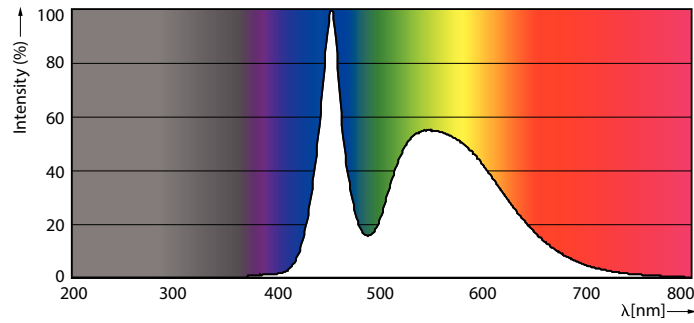

Photometric data

LEDtube 16W G13 765 CN I G