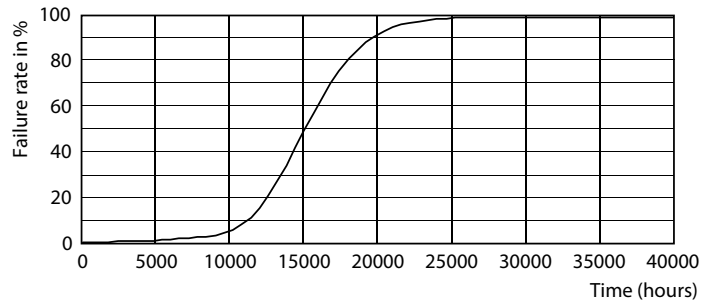

LEDtube 15K

Ecofit Ledtubes T8

Lifetime