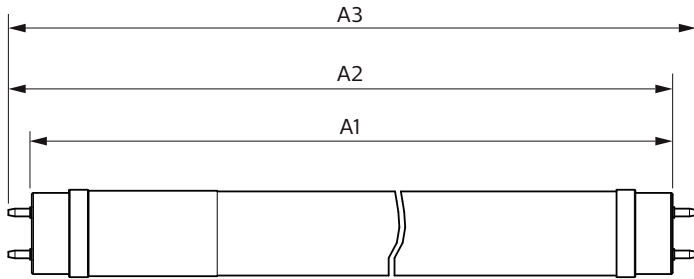

Ecofit Ledtubes T8

Energy consumption kWh/1,000 hours	18 kWh
Product Data	
Full product code	871869976013700
Order product name	Ledtube DE 1200mm 18W 1800lm 765 T8 G13
EAN/UPC – product	8718699760137
Order code	929002375408

SAP numerator – quantity per pack	1
Numerator – packs per outer box	20
SAP material	929002375408
SAP net weight (piece)	0.225 kg

Dimensional drawing

TLED DE EMC 1200mm 18W 1800lm 6500K G13

Product
Ledtube DE 1200mm 18W 1800lm 765 T8 G13