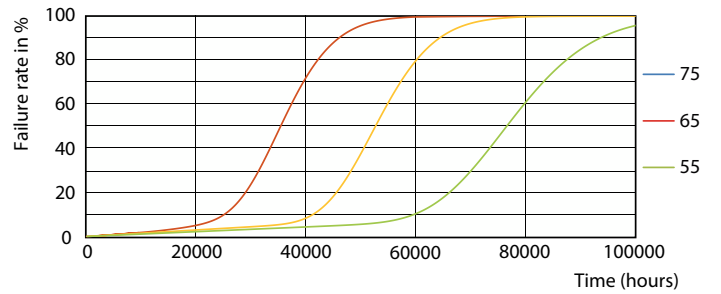

Warnings and Safety

• -

Product data

General information		LLMF at end of nominal lifetime (nom.) 70 %	
Cap base	G13 ROT (Rotating) [Medium Bi-Pin Fluorescent]	Operating and electrical	
EU RoHS compliant	Yes	Input frequency	50 to 60 Hz
Nominal lifetime (nom.)	75000 h	Power (Rated) (Nom)	18.2 W
Switching cycle	200000	Lamp current (max.)	93 mA
	Sphere	Lamp current (min.)	77 mA
Tier	MASTER	Starting time (nom.)	0.5 s
		Warm-up time to 60% light (nom.)	0.5 s
		Power factor (nom.)	0.9
		Voltage (Nom)	220-240 V
Light technical		Temperature	
Colour Code	840 [CCT of 4,000 K]	T-ambient (max.)	45 °C
Technical Beam Angle (Nom)	160 °	T-ambient (min.)	-20 °C
Lamp Luminous Flux 25°C EL (Nom)	3100 lm	T storage (max.)	65 °C
Colour Designation	Cool White (CW)	T storage (min.)	-40 °C
Colour Temperature, horizontal (Nom)	4000 K		
Lamp Luminous Efficacy EM (Nom)	170 lm/W		
Colour consistency	<6		
Colour Rendering Index,horiz (Nom)	80		

General uniform lighting

MASTER LEDtube EM/Mains

Photometric data

Light Distribution Diagram

Lifetime

Lumen Maintenance Diagram

FailureRate

LumenVsTc

Life Expectancy Diagram

MASTER LEDtube EM/Mains

Lifetime

LifetimeVsTc