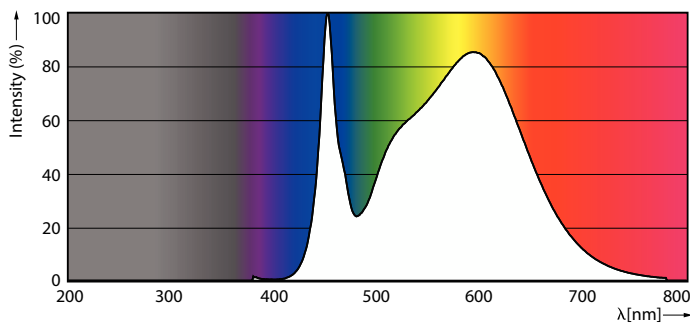

Photometric data

General uniform lighting

Spectral Power Distribution Colour

General uniform lighting