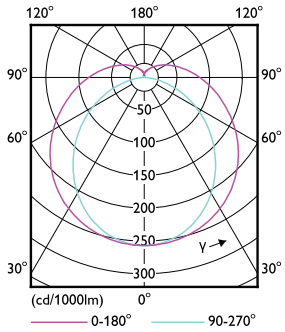

Warnings and Safety

• -

Product data

General information		LLMF at end of nominal lifetime (nom.) 70 %	
Cap base	G13 ROT (Rotating) [Medium Bi-Pin Fluorescent]	Operating and electrical	
EU RoHS compliant	Yes	Input frequency	50 to 60 Hz
Nominal lifetime (nom.)	75000 h	Power (Rated) (Nom)	18.2 W
Switching cycle	200000	Lamp current (max.)	93 mA
	Sphere	Lamp current (min.)	77 mA
Tier	MASTER	Starting time (nom.)	0.5 s
		Warm-up time to 60% light (nom.)	0.5 s
		Power factor (nom.)	0.9
		Voltage (Nom)	220-240 V
Light technical		Temperature	
Colour Code	840 [CCT of 4,000 K]	T-ambient (max.)	45 °C
Technical Beam Angle (Nom)	160 °	T-ambient (min.)	-20 °C
Lamp Luminous Flux 25°C EL (Nom)	3100 lm	T storage (max.)	65 °C
Colour Designation	Cool White (CW)	T storage (min.)	-40 °C
Colour Temperature, horizontal (Nom)	4000 K		
Lamp Luminous Efficacy EM (Nom)	170 lm/W		
Colour consistency	<6		
Colour Rendering Index,horiz (Nom)	80		

MASTER LEDtube EM/Mains

T-Case maximum (nom.)	55 °C
Controls and dimming	
Dimmable	No
Mechanical and housing	
Lamp Finish	Frosted
Bulb material	Plastic
Product length	1500 mm
Bulb shape	Tube, double-ended
Approval and application	
Energy Efficiency Class	C
Energy-saving product	Yes
Approval marks	RoHS compliance TUV CE marking KEMA Keur certificate

Dimensional drawing

MASTER LEDtube 1500mm HO 18.2W 840 T8

Product	D1	D2	A1	A2	A3
MASTER LEDtube 1500mm HO 18.2W 840 T8	25.8 mm	28 mm	1498.8 mm	1505.9 mm	1513 mm

Photometric data

General uniform lighting

Spectral Power Distribution Colour

General uniform lighting

MASTER LEDtube EM/Mains

Photometric data

Light Distribution Diagram

Lifetime

Lumen Maintenance Diagram

FailureRate

LumenVsTc