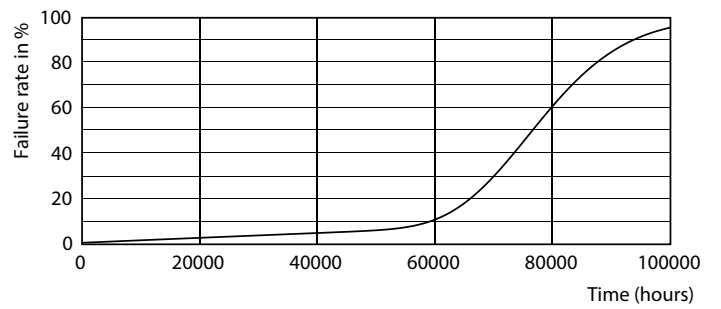

General uniform lighting

MASTER LEDtube EM/Mains

Photometric data

Light Distribution Diagram

Lifetime

Lumen Maintenance Diagram

FailureRate

LumenVsTc

Life Expectancy Diagram

MASTER LEDtube EM/Mains

Lifetime

LifetimeVsTc