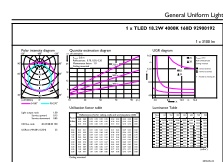

Warnings and Safety

• -

Product data

General information		LLMF at end of nominal lifetime (nom.) 70 %	
Cap base	G13 ROT (Rotating) [Medium Bi-Pin Fluorescent]	Operating and electrical	
EU RoHS compliant	Yes	Input frequency	50 to 60 Hz
Nominal lifetime (nom.)	75000 h	Power (Rated) (Nom)	18.2 W
Switching cycle	200000	Lamp current (max.)	93 mA
	Sphere	Lamp current (min.)	77 mA
Tier	MASTER	Starting time (nom.)	0.5 s
		Warm-up time to 60% light (nom.)	0.5 s
		Power factor (nom.)	0.9
		Voltage (Nom)	220-240 V
Light technical		Temperature	
Colour Code	840 [CCT of 4,000 K]	T-ambient (max.)	45 °C
Technical Beam Angle (Nom)	160 °	T-ambient (min.)	-20 °C
Lamp Luminous Flux 25°C EL (Nom)	3100 lm	T storage (max.)	65 °C
Colour Designation	Cool White (CW)	T storage (min.)	-40 °C
Colour Temperature, horizontal (Nom)	4000 K		
Lamp Luminous Efficacy EM (Nom)	170 lm/W		
Colour consistency	<6		
Colour Rendering Index,horiz (Nom)	80		

Dimensional drawing

MASTER LEDtube 1500mm HO 18.2W 840 T8

Product	D1	D2	A1	A2	A3
MASTER LEDtube 1500mm HO 18.2W 840 T8	25.8 mm	28 mm	1498.8 mm	1505.9 mm	1513 mm

Photometric data

General uniform lighting

Spectral Power Distribution Colour