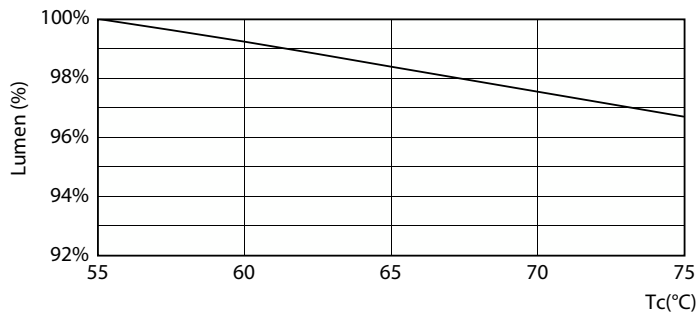

Warnings and Safety

• -

Product data

General information		LLMF at end of nominal lifetime (nom.) 70 %	
Cap base	G13 ROT (Rotating) [Medium Bi-Pin Fluorescent]	Operating and electrical	
EU RoHS compliant	Yes	Input frequency	50 to 60 Hz
Nominal lifetime (nom.)	75000 h	Power (Rated) (Nom)	18.2 W
Switching cycle	200000	Lamp current (max.)	93 mA
	Sphere	Lamp current (min.)	77 mA
Tier	MASTER	Starting time (nom.)	0.5 s
		Warm-up time to 60% light (nom.)	0.5 s
		Power factor (nom.)	0.9
		Voltage (Nom)	220-240 V
Light technical		Temperature	
Colour Code	840 [CCT of 4,000 K]	T-ambient (max.)	45 °C
Technical Beam Angle (Nom)	160 °	T-ambient (min.)	-20 °C
Lamp Luminous Flux 25°C EL (Nom)	3100 lm	T storage (max.)	65 °C
Colour Designation	Cool White (CW)	T storage (min.)	-40 °C
Colour Temperature, horizontal (Nom)	4000 K		
Lamp Luminous Efficacy EM (Nom)	170 lm/W		
Colour consistency	<6		
Colour Rendering Index,horiz (Nom)	80		

General uniform lighting

MASTER LEDtube EM/Mains

Photometric data

Light Distribution Diagram

Lifetime

Lumen Maintenance Diagram

FailureRate

LumenVsTc

Life Expectancy Diagram

MASTER LEDtube EM/Mains

Lifetime

LifetimeVsTc