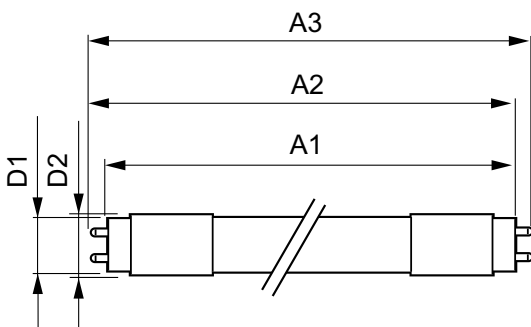

Warnings and Safety

• -

Product data

General information		LLMF at end of nominal lifetime (nom.) 70 %	
Cap base	G13 ROT (Rotating) [Medium Bi-Pin Fluorescent]	Operating and electrical	
EU RoHS compliant	Yes	Input frequency	50 to 60 Hz
Nominal lifetime (nom.)	75000 h	Power (Rated) (Nom)	18.2 W
Switching cycle	200000	Lamp current (max.)	93 mA
	Sphere	Lamp current (min.)	77 mA
Tier	MASTER	Starting time (nom.)	0.5 s
		Warm-up time to 60% light (nom.)	0.5 s
		Power factor (nom.)	0.9
		Voltage (Nom)	220-240 V
Light technical		Temperature	
Colour Code	840 [CCT of 4,000 K]	T-ambient (max.)	45 °C
Technical Beam Angle (Nom)	160 °	T-ambient (min.)	-20 °C
Lamp Luminous Flux 25°C EL (Nom)	3100 lm	T storage (max.)	65 °C
Colour Designation	Cool White (CW)	T storage (min.)	-40 °C
Colour Temperature, horizontal (Nom)	4000 K		
Lamp Luminous Efficacy EM (Nom)	170 lm/W		
Colour consistency	<6		
Colour Rendering Index,horiz (Nom)	80		

MASTER LEDtube EM/Mains

T-Case maximum (nom.)	55 °C
Controls and dimming	
Dimmable	No
Mechanical and housing	
Lamp Finish	Frosted
Bulb material	Plastic
Product length	1500 mm
Bulb shape	Tube, double-ended
Approval and application	
Energy Efficiency Class	C
Energy-saving product	Yes
Approval marks	RoHS compliance TUV CE marking KEMA Keur certificate

Energy consumption kWh/1,000 hours	19 kWh
	1206970
Product data	
Full product code	871869959243100
Order product name	MASTER LEDtube 1500mm HO 18.2W 840 T8
EAN/UPC – product	8718699592431
Order code	929001923002
SAP numerator – quantity per pack	1
Local code description	MAS LEDtube 1500mm HO 18.2W 840 T8
Numerator – packs per outer box	10
SAP material	929001923002
Net Weight (Piece)	0.285 kg

Dimensional drawing

MASTER LEDtube 1500mm HO 18.2W 840 T8

Product	D1	D2	A1	A2	A3
MASTER LEDtube 1500mm HO 18.2W 840 T8	25.8 mm	28 mm	1498.8 mm	1505.9 mm	1513 mm

Photometric data

General uniform lighting

Spectral Power Distribution Colour