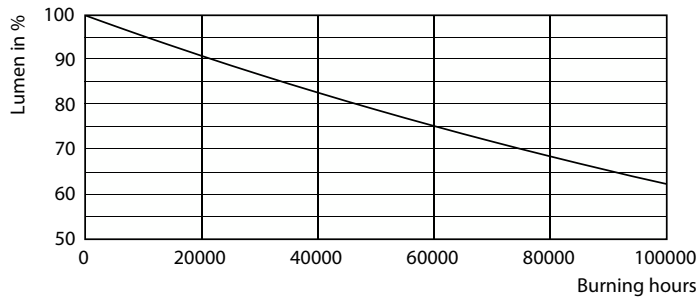

Warnings and Safety

• -

Product data

General information		LLMF at end of nominal lifetime (nom.) 70 %	
Cap base	G13 ROT (Rotating) [Medium Bi-Pin Fluorescent]	Operating and electrical	
EU RoHS compliant	Yes	Input frequency	50 to 60 Hz
Nominal lifetime (nom.)	75000 h	Power (Rated) (Nom)	18.2 W
Switching cycle	200000	Lamp current (max.)	93 mA
	Sphere	Lamp current (min.)	77 mA
Tier	MASTER	Starting time (nom.)	0.5 s
		Warm-up time to 60% light (nom.)	0.5 s
		Power factor (nom.)	0.9
		Voltage (Nom)	220-240 V
Light technical		Temperature	
Colour Code	840 [CCT of 4,000 K]	T-ambient (max.)	45 °C
Technical Beam Angle (Nom)	160 °	T-ambient (min.)	-20 °C
Lamp Luminous Flux 25°C EL (Nom)	3100 lm	T storage (max.)	65 °C
Colour Designation	Cool White (CW)	T storage (min.)	-40 °C
Colour Temperature, horizontal (Nom)	4000 K		
Lamp Luminous Efficacy EM (Nom)	170 lm/W		
Colour consistency	<6		
Colour Rendering Index,horiz (Nom)	80		

General uniform lighting

MASTER LEDtube EM/Mains

Photometric data

Light Distribution Diagram

Lifetime

Lumen Maintenance Diagram

FailureRate

LumenVsTc

Life Expectancy Diagram

MASTER LEDtube EM/Mains

Lifetime

LifetimeVsTc