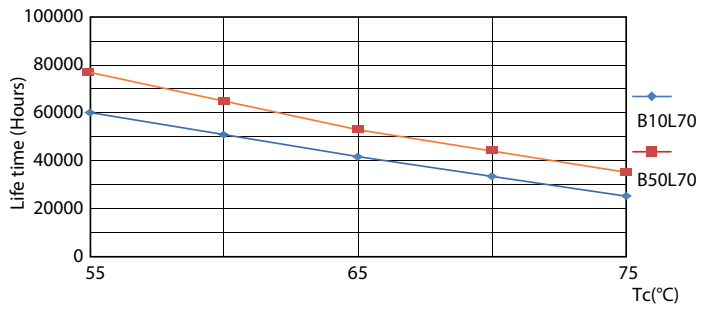

Warnings and Safety

• -

Product data

General information		LLMF at end of nominal lifetime (nom.) 70 %	
Cap base	G13 ROT (Rotating) [Medium Bi-Pin Fluorescent]	Operating and electrical	
EU RoHS compliant	Yes	Input frequency	50 to 60 Hz
Nominal lifetime (nom.)	75000 h	Power (Rated) (Nom)	18.2 W
Switching cycle	200000	Lamp current (max.)	93 mA
	Sphere	Lamp current (min.)	77 mA
Tier	MASTER	Starting time (nom.)	0.5 s
		Warm-up time to 60% light (nom.)	0.5 s
		Power factor (nom.)	0.9
		Voltage (Nom)	220-240 V
Light technical		Temperature	
Colour Code	840 [CCT of 4,000 K]	T-ambient (max.)	45 °C
Technical Beam Angle (Nom)	160 °	T-ambient (min.)	-20 °C
Lamp Luminous Flux 25°C EL (Nom)	3100 lm	T storage (max.)	65 °C
Colour Designation	Cool White (CW)	T storage (min.)	-40 °C
Colour Temperature, horizontal (Nom)	4000 K		
Lamp Luminous Efficacy EM (Nom)	170 lm/W		
Colour consistency	<6		
Colour Rendering Index,horiz (Nom)	80		

General uniform lighting

MASTER LEDtube EM/Mains

Photometric data

Light Distribution Diagram

Lifetime

Lumen Maintenance Diagram

FailureRate

LumenVsTc

Life Expectancy Diagram

MASTER LEDtube EM/Mains

Lifetime

LifetimeVsTc