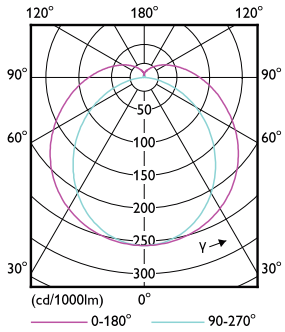

MASTER LEDtube EM/Mains

Photometric data

LEDtube MAS HO 12.5W G13 830 16D ND