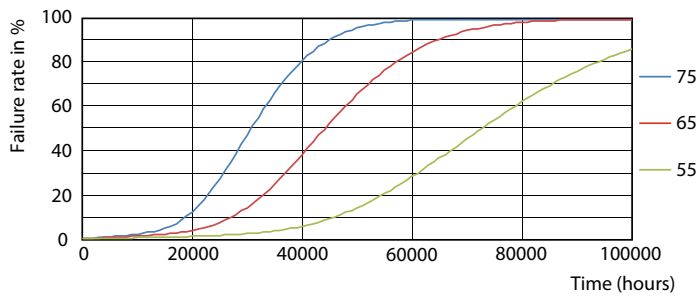

LEDtube MAS HO 18.2W G13 830 16D ND

LEDtube MAS HO 12.5W G13 830 16D ND

MASTER LEDtube EM/Mains

Photometric data

LEDtube MAS HO 12.5W G13 830 16D ND

Lifetime

LEDtube_70K-LED

LEDtube MAS SLR 18,2W 70K FailureRate-LED-LED