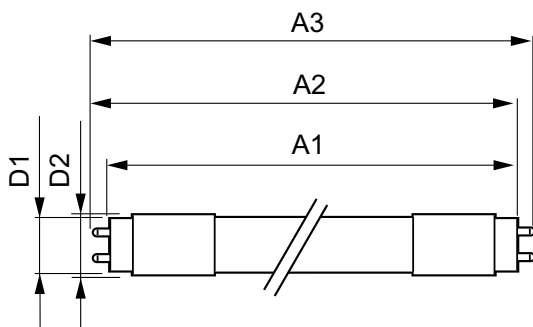

Warnings and Safety

• -

Product data

General Information	
Cap base	G13 ROT (Rotating) [Medium Bi-Pin Fluorescent]
EU RoHS compliant	Yes
Nominal lifetime (nom.)	70000 h
Switching cycle	200,000X
	Sphere
Light Technical	
Colour Code	830 [CCT of 3,000 K]
Technical Beam Angle (Nom)	160 °
Lamp Luminous Flux 25°C EL (Nom)	2900 lm
Colour Designation	White (WH)
Colour Temperature, horizontal (Nom)	3000 K
Lamp Luminous Efficacy EM (Nom)	159.00 lm/W
Colour consistency	<6
Colour Rendering Index,horiz (Nom)	80

MASTER LEDtube EM/Mains

T-Case maximum (nom.)	55 °C
Controls and Dimming	
Dimmable	No
Mechanical and Housing	
Lamp Finish	Frosted
Bulb material	Plastic
Product length	1500 mm
Bulb shape	Tube, double-ended
Approval and Application	
Energy Efficiency Class	D
Energy-saving product	Yes
Approval marks	RoHS compliance CE marking KEMA Keur certificate

Energy consumption kWh/1,000 hours	19 kWh
	403593
Product Data	
Full product code	871869959241700
Order product name	MASTER LEDtube 1500mm HO 18.2W 830 T8
EAN/UPC – product	8718699592417
Order code	929001922902
SAP numerator – quantity per pack	1
Numerator – packs per outer box	10
SAP material	929001922902
SAP net weight (piece)	0.450 kg

Dimensional drawing

TLED master HE 2900lm 18.2w 5ft 3000k

Product	D1	D2	A1	A2	A3
MASTER LEDtube 1500mm HO 18.2W 830 T8	25.8 mm	28 mm	1498.8 mm	1505.9 mm	1513 mm

Photometric data

Technical Parameters Page Lighting Page 11