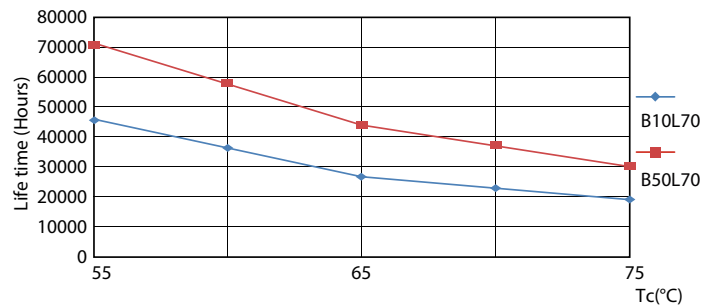

LEDtube MAS SLR 18,2W 70K LifetimeVsTc-LED-LED