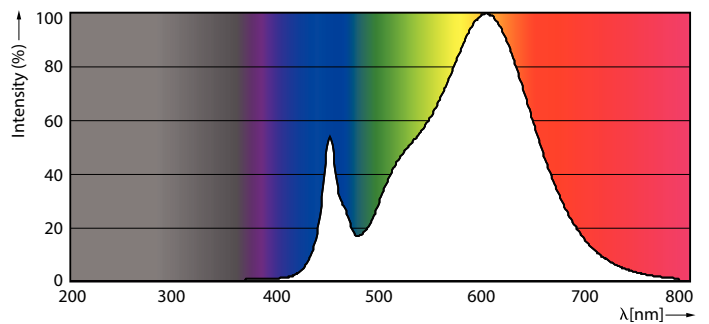

LEDtube MAS HO 12.5W G13 830 16D ND