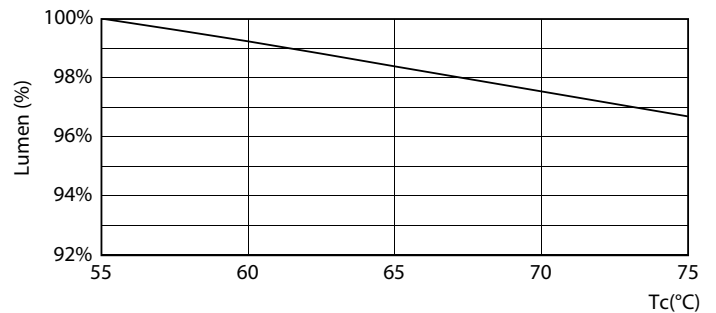

LEDtube MAS SLR 18,2W 70K LumenVsTc-LMP-LMP