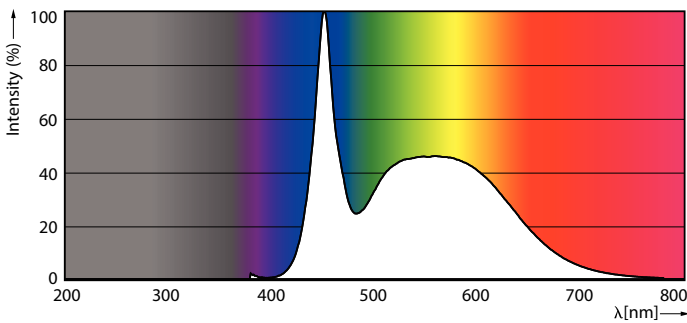

Photometric data

LEDtubes, TLED T12 120-277V 20W 6500K G13

LEDtube 1200mm 16-5W G5 865 2500lm