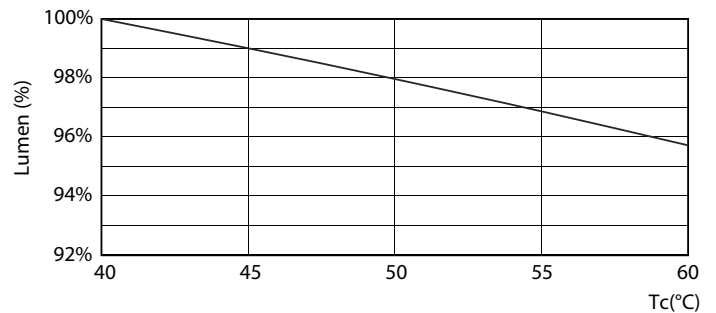

LEDtube 600mm 8W G5 830 1000lm