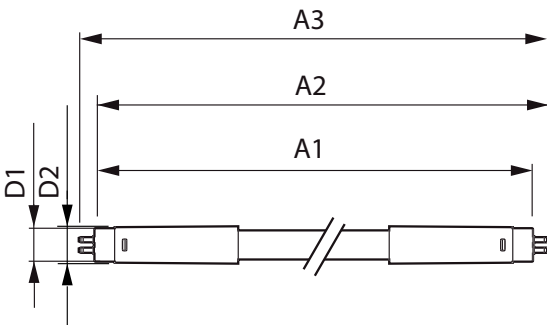

Product data

General Information

Cap base	G5 [G5]
EU RoHS compliant	Yes
Nominal lifetime (nom.)	50000 h
Switching cycle	50,000X

Light Technical

Colour Code	865 [CCT of 6,500 K]
Technical Beam Angle (Nom)	200 °
Lamp Luminous Flux 25°C EL (Nom)	2500 lm
Colour Designation	Cool Daylight
Colour Temperature, horizontal (Nom)	6500 K
Lamp Luminous Efficacy EM (Nom)	151.00 lm/W
Colour consistency	<6
Colour Rendering Index,horiz (Nom)	83
LLMF at end of nominal lifetime (nom.)	70 %

Mechanical and Housing

Bulb material	Glass
Product length	1200 mm

Approval and Application

Energy efficiency label (EEL)	A++
Energy-saving product	Yes
Approval marks	CE marking RoHS compliance KEMA Keur certificate
Energy consumption kWh/1,000 hours	20 kWh

Dimensional drawing

TLED 1200mm 230V14W-28W 2100lm 160D 650

Product	D1	D2	A1	A2	A3
Master LEDtube HF 1200mm HE 16.5W 865 T5	15.5 mm	18.8 mm	1149 mm	1156.1 mm	1163.2 mm

Photometric data

LEDtubes, TLED T12 120-277V 20W 6500K G13