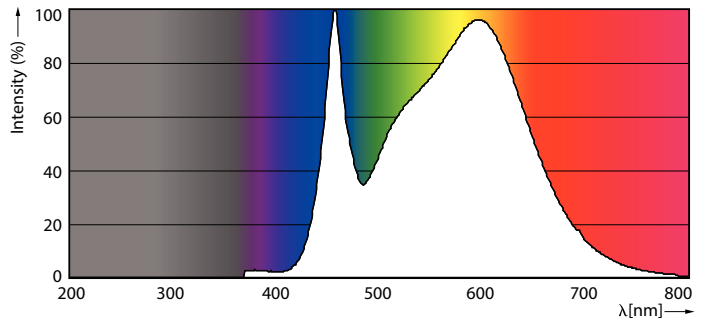

LEDspot E27 PAR30L 35W 4000K