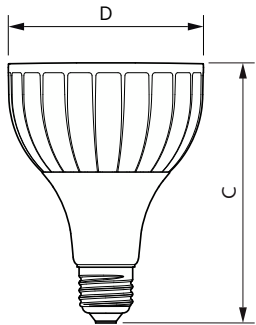

### Product data

General Information		Input Frequency	
Cap-Base	E27 [E27]	Power Consumption	40 W
Nominal lifetime	25,000 hour(s)	Lamp Current (Nom)	196 mA
Switching Cycle	50,000	Wattage Equivalent	70 W
Lighting Technology	LED	Starting Time (Nom)	0.5 s
Light Technical		Warm-up time to 60% light	0.5 s
Color Code	840 [CCT of 4000K]	Power Factor (Fraction)	0.9
Beam Angle (Nom)	15 degree(s)	Voltage (Nom)	220-240 V
Luminous Flux	4,200 lumen	Temperature	
Luminous Intensity (Nom)	42,000 cd	T-Case Maximum (Nom)	90 °C
Color Designation	Cool White (CW)	Controls and Dimming	
Correlated Color Temperature (Nom)	4000 K	Dimmable	No
Luminous Efficacy (rated) (Nom)	105.00 lm/W	Mechanical and Housing	
Color Consistency	<6	Bulb Shape	PAR30L [PAR 3.75 inch/95mm Long]
Color rendering index (CRI)	82	Approval and Application	
LLMF At End Of Nominal Lifetime (Nom)	70 %	Suitable For Accent Lighting	Yes
Operating and Electrical			
Line Frequency	50 to 60 Hz		

## Dimensional drawing

Product	D	C
Master LED PAR30L 40W 15D 840	95.5 mm	129 mm