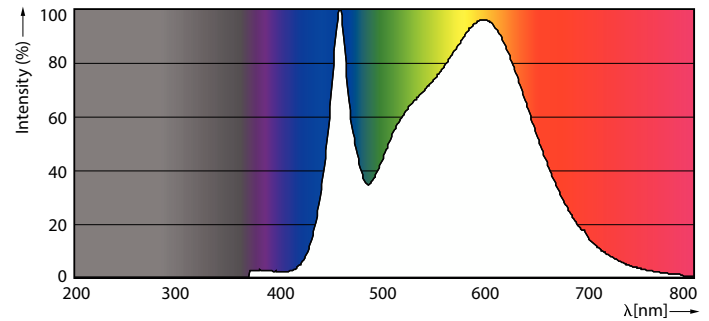

### Product data

General Information		Input Frequency	
Cap-Base	E27 [E27]	Power Consumption	40 W
Nominal lifetime	25,000 hour(s)	Lamp Current (Nom)	196 mA
Switching Cycle	50,000	Wattage Equivalent	70 W
Lighting Technology	LED	Starting Time (Nom)	0.5 s
Light Technical		Warm-up time to 60% light	0.5 s
Color Code	840 [CCT of 4000K]	Power Factor (Fraction)	0.9
Beam Angle (Nom)	15 degree(s)	Voltage (Nom)	220-240 V
Luminous Flux	4,200 lumen	Temperature	
Luminous Intensity (Nom)	42,000 cd	T-Case Maximum (Nom)	90 °C
Color Designation	Cool White (CW)	Controls and Dimming	
Correlated Color Temperature (Nom)	4000 K	Dimmable	No
Luminous Efficacy (rated) (Nom)	105.00 lm/W	Mechanical and Housing	
Color Consistency	<6	Bulb Shape	PAR30L [PAR 3.75 inch/95mm Long]
Color rendering index (CRI)	82	Approval and Application	
LLMF At End Of Nominal Lifetime (Nom)	70 %	Suitable For Accent Lighting	Yes
Operating and Electrical			
Line Frequency	50 to 60 Hz		

## Photometric data

Light Distribution Diagram - Master LED PAR30L 40W 15D 840

Spectral Power Distribution Colour - Master LED PAR30L 40W 15D 840