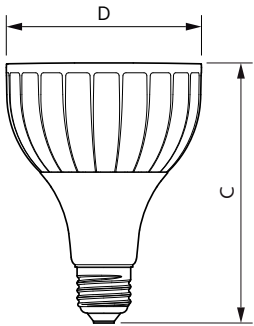

### Product data

General Information	
Cap base	E27 [ E27]
EU RoHS compliant	Yes
Nominal lifetime (nom.)	25000 h
Switching cycle	50,000X
Technical type	40-70W
Light Technical	
Colour Code	840 [ CCT of 4,000 K]
Technical Beam Angle (Nom)	15 °
Lamp Luminous Flux 25°C EL (Nom)	4200 lm
Luminous intensity (nom.)	42000 cd
Colour Designation	Cool White (CW)
Colour Temperature, horizontal (Nom)	4000 K
Lamp Luminous Efficacy EM (Nom)	105.00 lm/W
Colour consistency	<6
Colour Rendering Index,horiz (Nom)	82
LLMF at end of nominal lifetime (nom.)	70 %

## Dimensional drawing

PAR30L 35-35W 4000lm 15D 4000K E27 ND

Product	D	C
Master LED PAR30L 40W 15D 840	95.5 mm	129 mm