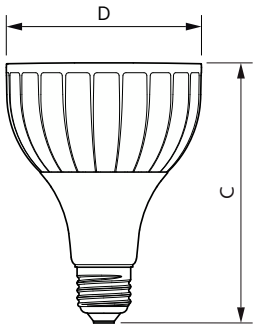

### Product data

Operating and Electrical		Luminous Flux	
Line Frequency	50 to 60 Hz	Luminous Flux	3,000 lumen
Input Frequency	50 to 60 Hz	Color Designation	Daylight
Power Consumption	32 W	Correlated Color Temperature (Nom)	5700 K
Lamp Current (Nom)	160 mA	Luminous Efficacy (rated) (Nom)	93.00 lm/W
Wattage Equivalent	50 W	Color Consistency	<6
Starting Time (Nom)	0.5 s	Color rendering index (CRI)	82
Warm-up time to 60% light	0.5 s	LLMF At End Of Nominal Lifetime (Nom)	70 %
Power Factor (Fraction)	0.9	<b>Temperature</b>	
Voltage (Nom)	220-240 V	T-Case Maximum (Nom)	79 °C
<b>General Information</b>		<b>Controls and Dimming</b>	
Cap-Base	E27 [E27]	Dimmable	No
Nominal lifetime	25,000 hour(s)	<b>Mechanical and Housing</b>	
Switching Cycle	50,000	Bulb Shape	PAR30L [PAR 3.75 inch/95mm Long]
Lighting Technology	LED	<b>Approval and Application</b>	
<b>Light Technical</b>		Suitable For Accent Lighting	Yes
Color Code	857 [CCT of 5700K]	Energy Consumption kWh/1000 h	32 kWh
Beam Angle (Nom)	30 degree(s)		

## Dimensional drawing

Product	D	C
Master LED PAR30L 32W 30D 857	95.5 mm	129 mm