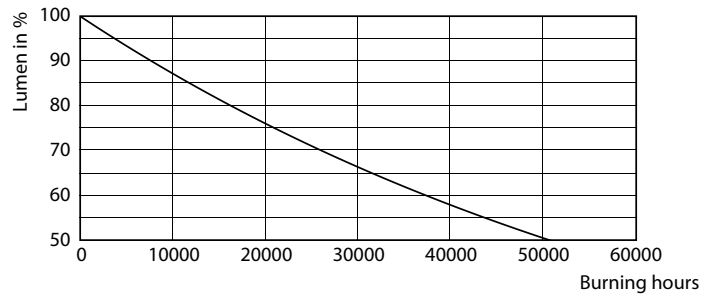

MASTER LEDspot PAR High Lumen

Lifetime

Life Expectancy Diagram - Master LED PAR30L 32W 30D 857

Lumen Maintenance Diagram - Master LED PAR30L 32W 30D 857