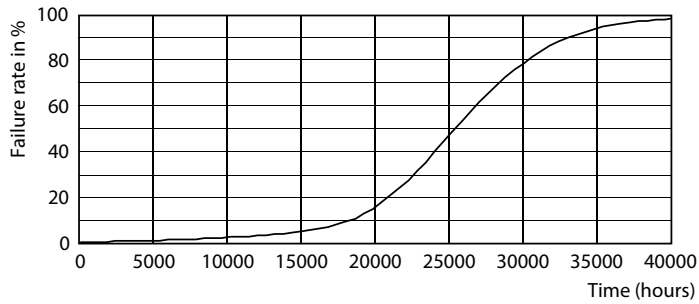

MASTER LEDspot PAR High Lumen

Lifetime

Life Expectancy Diagram - Master LED PAR30L 32W 30D 857

Lumen Maintenance Diagram - Master LED PAR30L 32W 30D 857