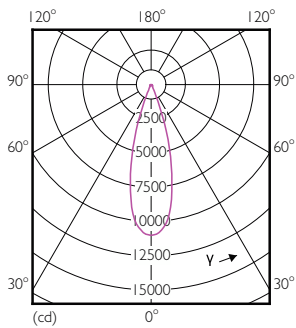

Photometric data

Light Distribution Diagram - Master LED PAR30L 32W 30D 857