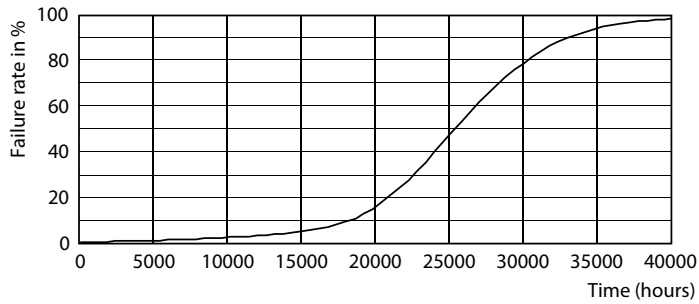

Product data

General Information	
Cap base	E27 [E27]
EU RoHS compliant	Yes
Nominal lifetime (nom.)	25000 h
Switching cycle	50,000X
Technical type	32-50W
Light Technical	
Colour Code	840 [CCT of 4,000 K]
Technical Beam Angle (Nom)	30 °
Lamp Luminous Flux 25°C EL (Nom)	3000 lm
Colour Designation	Cool White (CW)
Colour Temperature, horizontal (Nom)	4000 K
Lamp Luminous Efficacy EM (Nom)	93.00 lm/W
Colour consistency	<6
Colour Rendering Index,horiz (Nom)	82
LLMF at end of nominal lifetime (nom.)	70 %
Operating and Electrical	
Input frequency	50 to 60 Hz

Photometric data

LEDspot PAR30L E27 32W 4000K 30D

LEDspot PAR30L E27 32W 4000K 30D

LEDspot PAR30L E27 32W 4000K 30D

MASTER LEDspot PAR High Lumen

Lifetime

LEDspot MAS 37W E27 PAR30L 830 15D ND

LEDspot MAS 37W E27 PAR30L 830 15D ND