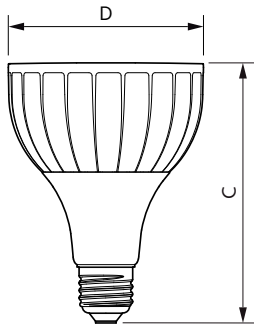

MASTER LEDspot PAR High Lumen

Energy consumption kWh/1,000 hours	32 kWh
Product Data	
Full product code	871869673146800
Order product name	Master LED PAR30L 32W 30D 840
EAN/UPC – product	8718696731468
Order code	929001354808

SAP numerator – quantity per pack	1
Numerator – packs per outer box	6
SAP material	929001354808
SAP net weight (piece)	0.410 kg

Dimensional drawing

Master LED PAR30L 32W 30D 840

Product	D	C
Master LED PAR30L 32W 30D 840	95.5 mm	129 mm