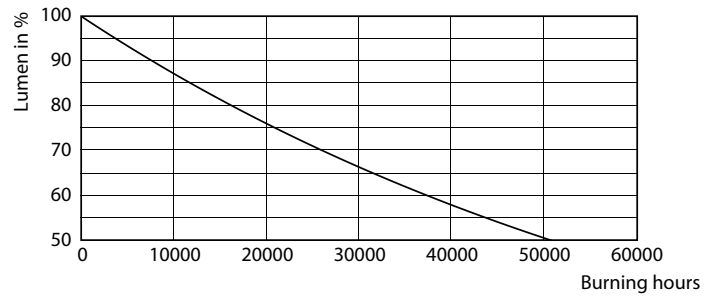

Product data

General Information	
Cap base	E27 [E27]
EU RoHS compliant	Yes
Nominal lifetime (nom.)	25000 h
Switching cycle	50,000X
Technical type	32-50W
Light Technical	
Colour Code	840 [CCT of 4,000 K]
Technical Beam Angle (Nom)	30 °
Lamp Luminous Flux 25°C EL (Nom)	3000 lm
Colour Designation	Cool White (CW)
Colour Temperature, horizontal (Nom)	4000 K
Lamp Luminous Efficacy EM (Nom)	93.00 lm/W
Colour consistency	<6
Colour Rendering Index,horiz (Nom)	82
LLMF at end of nominal lifetime (nom.)	70 %
Operating and Electrical	
Input frequency	50 to 60 Hz

Photometric data

LEDspot PAR30L E27 32W 4000K 30D

LEDspot PAR30L E27 32W 4000K 30D

LEDspot PAR30L E27 32W 4000K 30D

MASTER LEDspot PAR High Lumen

Lifetime

LEDspot MAS 37W E27 PAR30L 830 15D ND

LEDspot MAS 37W E27 PAR30L 830 15D ND