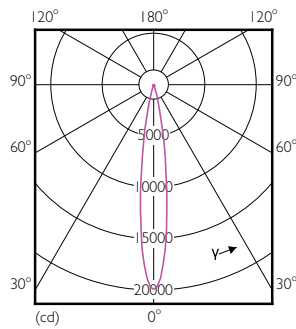

Product data

General Information	
Cap base	E27 [E27]
EU RoHS compliant	Yes
Nominal lifetime (nom.)	25000 h
Switching cycle	50,000X
Technical type	20-35W
Light Technical	
Colour Code	830 [CCT of 3,000 K]
Technical Beam Angle (Nom)	15 °
Lamp Luminous Flux 25°C EL (Nom)	1800 lm
Luminous intensity (nom.)	18000 cd
Colour Designation	White (WH)
Colour Temperature, horizontal (Nom)	3000 K
Lamp Luminous Efficacy EM (Nom)	90.00 lm/W
Colour consistency	<6
Colour Rendering Index,horiz (Nom)	82
LLMF at end of nominal lifetime (nom.)	70 %

Order code	929001353808
SAP numerator – quantity per pack	1
Numerator – packs per outer box	6
SAP material	929001353808
SAP net weight (piece)	0.410 kg

Dimensional drawing

PAR30L 220-240V 20-35W 1800lm 3KK E27 ND

Product	D	C
Master LED PAR30L 20W 15D 830	95.5 mm	129 mm

Photometric data

LEDspot MAS 20W E27 PAR30L 830 15D ND

LEDspot MAS 20W E27 PAR30L 830 15D ND

LEDspot MAS 20W E27 PAR30L 830 15D ND

MASTER LEDspot PAR High Lumen