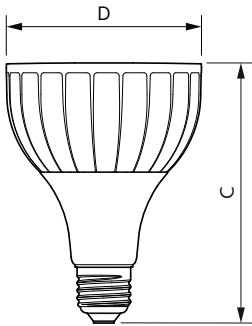

Product data

General Information	
Cap base	E27 [E27]
EU RoHS compliant	Yes
Nominal lifetime (nom.)	25000 h
Switching cycle	50,000X
Technical type	20-35W
Light Technical	
Colour Code	830 [CCT of 3,000 K]
Technical Beam Angle (Nom)	15 °
Lamp Luminous Flux 25°C EL (Nom)	1800 lm
Luminous intensity (nom.)	18000 cd
Colour Designation	White (WH)
Colour Temperature, horizontal (Nom)	3000 K
Lamp Luminous Efficacy EM (Nom)	90.00 lm/W
Colour consistency	<6
Colour Rendering Index,horiz (Nom)	82
LLMF at end of nominal lifetime (nom.)	70 %

MASTER LEDspot PAR High Lumen

Approval and Application

Suitable for accent lighting	Yes
Energy consumption kWh/1,000 hours	20 kWh

Product Data

Full product code	871869675929500
Order product name	Master LED PAR30L 20W 15D 830
EAN/UPC – product	8718696759295

Order code	929001353808
SAP numerator – quantity per pack	1
Numerator – packs per outer box	6
SAP material	929001353808
SAP net weight (piece)	0.410 kg

Dimensional drawing

PAR30L 220-240V 20-35W 1800lm 3KK E27 ND

Product	D	C
Master LED PAR30L 20W 15D 830	95.5 mm	129 mm

Photometric data

LEDspot MAS 20W E27 PAR30L 830 15D ND

LEDspot MAS 20W E27 PAR30L 830 15D ND

LEDspot MAS 20W E27 PAR30L 830 15D ND

MASTER LEDspot PAR High Lumen