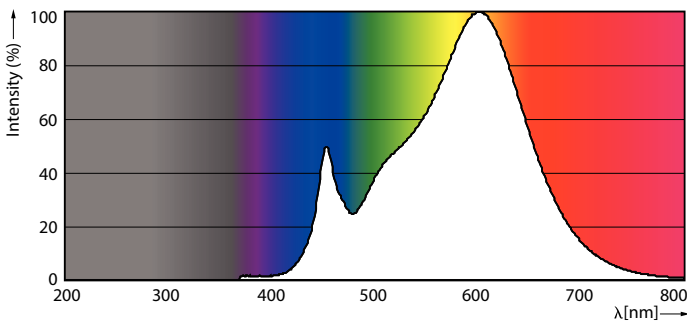

LEDspot MAS 20W E27 PAR30L 830 15D ND

LEDspot MAS 20W E27 PAR30L 830 15D ND