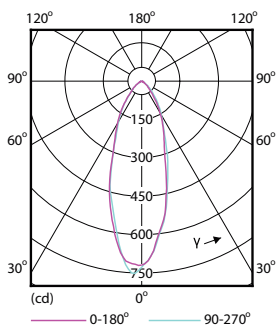

Product data

General Information		Lamp current (nom.)	
Cap base	GU10 [GU10]	Lamp current (nom.)	39 mA
EU RoHS compliant	Yes	Wattage equivalent	50 W
Nominal lifetime (nom.)	15000 h	Starting time (nom.)	0.5 s
Switching cycle	50,000X	Warm-up time to 60% light (nom.)	0.5 s
Technical type	4.6-50W	Power factor (nom.)	0.5
		Voltage (Nom)	220-240 V
Light Technical		Temperature	
Colour Code	830 [CCT of 3,000 K]	T-Case maximum (nom.)	85 °C
Technical Beam Angle (Nom)	36 °		
Lamp Luminous Flux 25°C EL (Nom)	410 lm	Controls and Dimming	
Luminous intensity (nom.)	740 cd	Dimmable	No
Colour Designation	White (WH)		
Colour Temperature, horizontal (Nom)	3000 K	Mechanical and Housing	
Lamp Luminous Efficacy EM (Nom)	89.10 lm/W	Bulb shape	PAR16 [PAR 2 inch]
Colour consistency	<6		
Colour Rendering Index,horiz (Nom)	80	Approval and Application	
LLMF at end of nominal lifetime (nom.)	70 %	Suitable for accent lighting	Yes
		Energy consumption kWh/1,000 hours	5 kWh
Operating and Electrical		Product Data	
Input frequency	50 to 60 Hz	Full product code	871869671342600
Power (Rated) (Nom)	4.6 W		

Dimensional drawing

Essential LED 4.6-50W GU10 830 36D

Product	D	C
Essential LED 4.6-50W GU10 830 36D	50 mm	54 mm

Photometric data

LEDspot,PAR38 11W 900lm 3000K

Accent Lighting - Spot

CorePro LEDspotMV 50W GU10 830 36D CLA