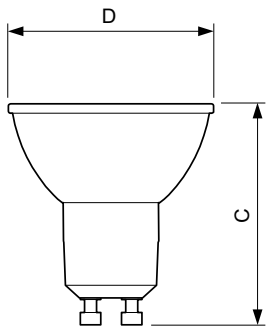

Classic LEDspotMV

Order product name	Essential LED 4.6-50W GU10 830 36D
EAN/UPC – product	8718696713426
Order code	929001218108
SAP numerator – quantity per pack	1
Numerator – packs per outer box	10

SAP material	929001218108
SAP net weight (piece)	0.038 kg

Dimensional drawing

Essential LED 4.6-50W GU10 830 36D

Product	D	C
Essential LED 4.6-50W GU10 830 36D	50 mm	54 mm