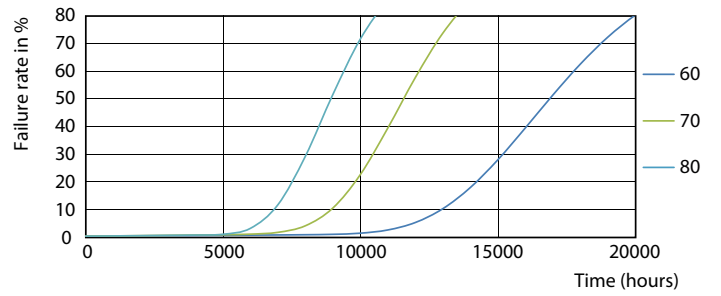

Photometric data

General Uniform Lighting
1. TABLE OF ILLUMINANCE AND FOOTCANDLE

LEDtube 1200mm 16W 765 T8 CN I G

LEDtube 600mm 8W G13 T8 765 800lm AP C G

Essential LEDtube

Lifetime

LEDtube 16W G13 740 T8 AP I G