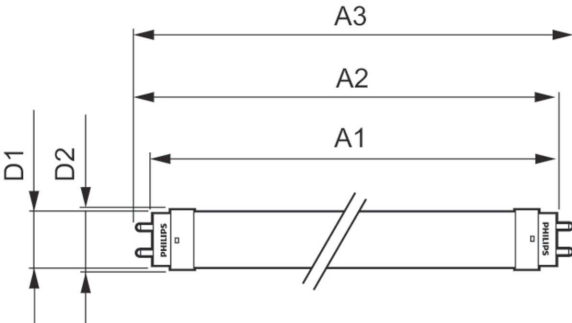

Essential LEDtube

Product Data

Full product code	871869664605200
Order product name	LEDtube 600mm 8W 765 T8 AP I G
EAN/UPC – product	8718696646052
Order code	929001184838
SAP numerator – quantity per pack	1

Numerator – packs per outer box	20
SAP material	929001184838
SAP net weight (piece)	0.091 kg

Dimensional drawing

LEDtube 600mm 8W 765 T8 AP I G

Product	D1	D2	A1	A2	A3	C	D
LEDtube 600mm	25.68	28	588.5	595.5	602.5	602.5	27.8
8W 765 T8 AP I G	mm	mm	mm	mm	mm	mm	mm

Photometric data