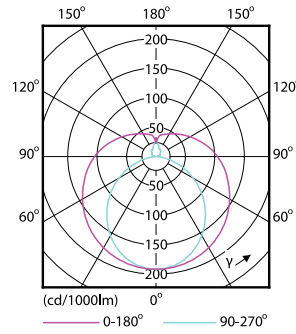

LEDtube 1200mm 16W 765 T8 CN I G