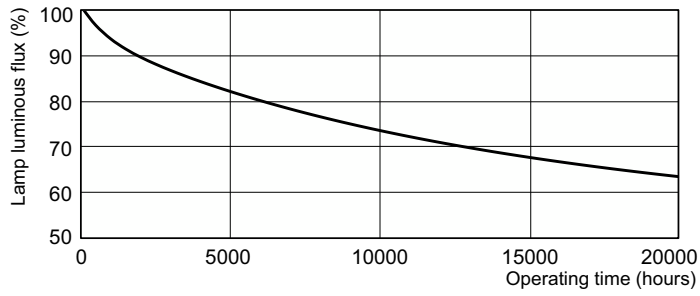

TL-D Standard Colours

TL-D 58W/54-765 1SL/25

Low-pressure mercury discharge lamps with a tubular 26 mm envelope

Warnings and Safety

- A lamp breaking is extremely unlikely to have any impact on your health. If a lamp breaks, ventilate the room for 30 minutes and remove the parts, preferably with gloves. Put them in a sealed plastic bag and take it to your local waste facilities for recycling. Do not use a vacuum cleaner.
- A lamp breaking is extremely unlikely to have any impact on your health. If a lamp breaks, ventilate the room for 30 minutes and remove the parts, preferably with gloves. Put them in a sealed plastic bag and take it to your local waste facilities for recycling. Do not use a vacuum cleaner.

Product data

Operating and Electrical		Color rendering index (CRI)	
Power Consumption	58.5 W		72
Lamp Current (Nom)	0.670 A	Controls and Dimming	
Voltage (Nom)	111 V	Dimmable	Yes
Voltage (Nom)	111 V	Mechanical and Housing	
General Information		Bulb Shape	T8 [26 mm (T8)]
Cap-Base	G13 [Medium Bi-Pin Fluorescent]	Approval and Application	
Nominal lifetime	13,000 hour(s)	Mercury (Hg) Content (Nom)	5.0 mg
Light Technical		Energy Consumption kWh/1000 h	68 kWh
Color Code	54-765	Product Data	
Luminous Flux	4,000 lumen	Full product code	871150070275399
Color Designation	Cool Daylight	Order product name	TL-D 58W/54-765 1SL/25
Correlated Color Temperature (Nom)	6200 K	Order code	928049005482

Dimensional drawing

Product	D (max)	A (max)	B (max)	B (min)	C (max)
TL-D 58W/54-765 1SL/25	28 mm	1,500.0 mm	1,507.1 mm	1,504.7 mm	1,514.2 mm

Photometric data

Spectral Power Distribution Colour - TL-D 58W/54-765 1SL/25

Lifetime

Life Expectancy Diagram - TL-D 58W/54-765 1SL/25

Life Expectancy Diagram - TL-D 58W/54-765 1SL/25

TL-D Standard Colours

Lifetime

Lumen Maintenance Diagram - TL-D 58W/54-765 1SL/25