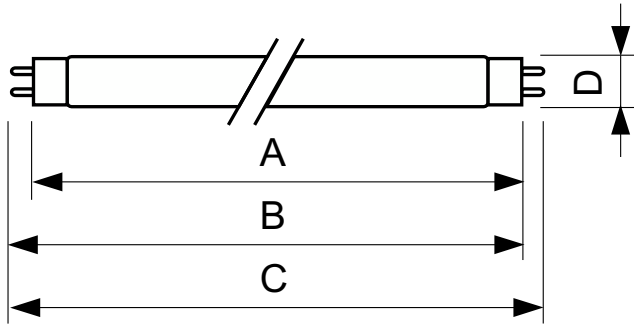

TL-D Standard Colours

TL-D 58W/54-765 1SL/25

Low-pressure mercury discharge lamps with a tubular 26 mm envelope

Warnings and Safety

- A lamp breaking is extremely unlikely to have any impact on your health. If a lamp breaks, ventilate the room for 30 minutes and remove the parts, preferably with gloves. Put them in a sealed plastic bag and take it to your local waste facilities for recycling. Do not use a vacuum cleaner.
- A lamp breaking is extremely unlikely to have any impact on your health. If a lamp breaks, ventilate the room for 30 minutes and remove the parts, preferably with gloves. Put them in a sealed plastic bag and take it to your local waste facilities for recycling. Do not use a vacuum cleaner.

Product data

Operating and Electrical		Color rendering index (CRI)	
Power Consumption	58.5 W		72
Lamp Current (Nom)	0.670 A	Controls and Dimming	
Voltage (Nom)	111 V	Dimmable	Yes
Voltage (Nom)	111 V	Mechanical and Housing	
General Information		Bulb Shape	T8 [26 mm (T8)]
Cap-Base	G13 [Medium Bi-Pin Fluorescent]	Approval and Application	
Nominal lifetime	13,000 hour(s)	Mercury (Hg) Content (Nom)	5.0 mg
Light Technical		Energy Consumption kWh/1000 h	68 kWh
Color Code	54-765	Product Data	
Luminous Flux	4,000 lumen	Full product code	871150070275399
Color Designation	Cool Daylight	Order product name	TL-D 58W/54-765 1SL/25
Correlated Color Temperature (Nom)	6200 K	Order code	928049005482

TL-D Standard Colours

Numerator - Quantity Per Pack	1
Numerator - Packs per outer box	25
Material number (12NC)	928049005482
Full product name	TL-D 58W/54-765 1SL/25

EAN/UPC - Case	8711500728234
----------------	---------------

Dimensional drawing

Product	D (max)	A (max)	B (max)	B (min)	C (max)
TL-D 58W/54-765 1SL/25	28 mm	1,500.0 mm	1,507.1 mm	1,504.7 mm	1,514.2 mm

Photometric data

Spectral Power Distribution Colour - TL-D 58W/54-765 1SL/25