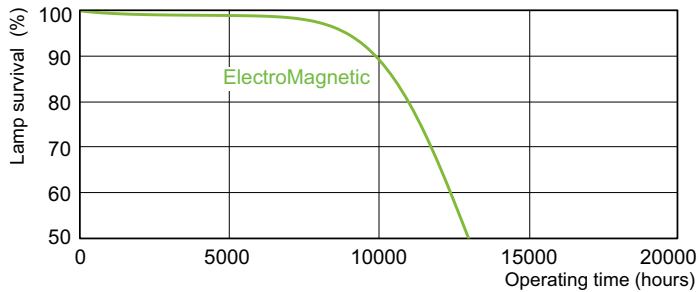

Lifetime

Life Expectancy Diagram - TL-D 58W/54-765 1SL/25

Life Expectancy Diagram - TL-D 58W/54-765 1SL/25