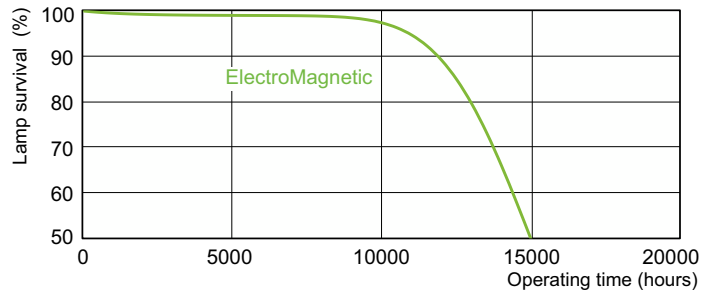

Lifetime

Life Expectancy Diagram - TL-D 58W/54-765 1SL/25

Life Expectancy Diagram - TL-D 58W/54-765 1SL/25