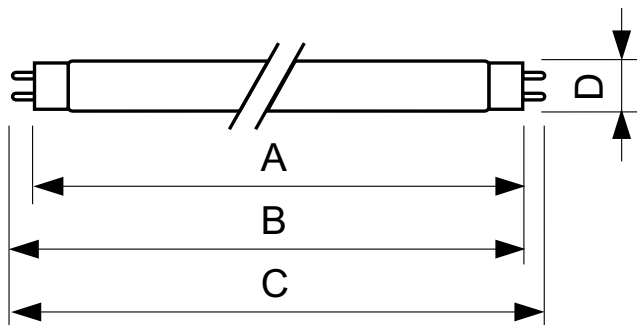

TL-D Snow White

Dimensional drawing

TL'D 36W/450

Product	D (max)	A (max)	B (max)	B (min)	C (max)
TL-D 36W Snow White 1SL/25	28 mm	1199.4 mm	1206.5 mm	1204.1 mm	1213.6 mm