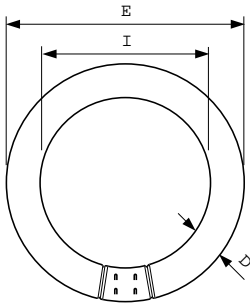

TL-E LIFEMAX

Standard Colours

TL-E 32W/54-765 1CT/20

This circular TL lamp (tube diameter 29 mm) enables omni-directional light distribution. It is suitable for use in a wide range of luminaires for various purposes where color rendering is not important.

Product data

General Information	
Cap base	G10Q [G10q]
Life to 50% failures (nom.)	13000 h
Light Technical	
Colour Code	54-765
Lamp Luminous Flux 25°C EL (Nom)	1750 lm
Colour Designation	Cool Daylight
Lumen maintenance 10,000 hours (nom.)	73 %
Lumen maintenance 2,000 hours (nom.)	83 %
Lumen maintenance 5,000 hours (nom.)	74 %
Colour Temperature, horizontal (Nom)	6200 K
Lamp Luminous Efficacy EM (Nom)	57 lm/W
Colour Rendering Index, horiz (Nom)	72
Operating and Electrical	
Power (Rated) (Nom)	32.0 W
Lamp current (nom.)	0.450 A
Voltage (Nom)	81 V

Controls and Dimming	
Dimmable	Yes
Approval and Application	
Energy efficiency label (EEL)	B
Mercury (Hg) content (nom.)	9 mg
Product Data	
Full product code	871150063387301
Order product name	TL-E 32W/54-765 1CT/20
EAN/UPC – product	8711500633873
Order code	928026305436
SAP numerator – quantity per pack	1
Numerator – packs per outer box	20
SAP material	928026305436
SAP net weight (piece)	0.180 kg
ILCOS code	FSC-32/62/2A-E-G10q-29/299

TL-E LIFEMAX Standard Colours

Dimensional drawing

Product	D (max)	D (min)	E (min)	E (max)	I (min)	I (max)
TL-E 32W/ 54-765 1CT/20	30.9 mm	27.1 mm	299.0 mm	303.5 mm	241.0 mm	246.0 mm

TL-E 32W/54-765

Photometric data