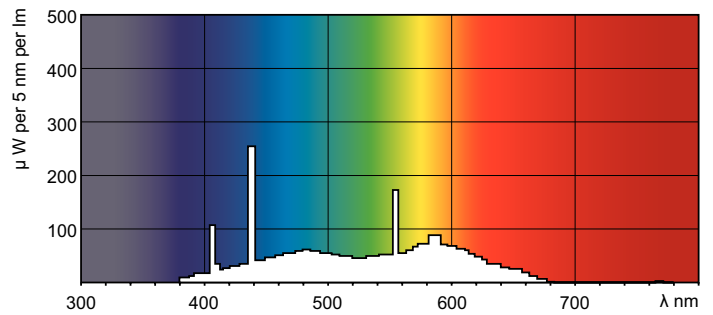

Lightcolour /54-765