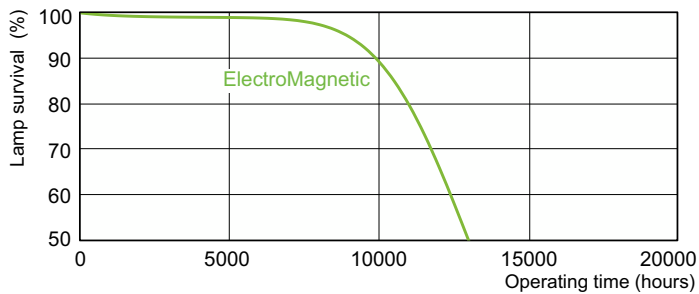

Lifetime

Life Expectancy Diagram - TL-D 30W/54-765 1SL/25