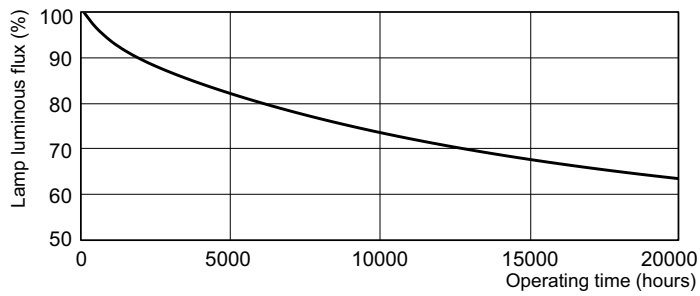

TL-D Standard Colours

TL-D 30W/54-765 1SL/25

Low-pressure mercury discharge lamps with a tubular 26 mm envelope

Warnings and Safety

- A lamp breaking is extremely unlikely to have any impact on your health. If a lamp breaks, ventilate the room for 30 minutes and remove the parts, preferably with gloves. Put them in a sealed plastic bag and take it to your local waste facilities for recycling. Do not use a vacuum cleaner.
- A lamp breaking is extremely unlikely to have any impact on your health. If a lamp breaks, ventilate the room for 30 minutes and remove the parts, preferably with gloves. Put them in a sealed plastic bag and take it to your local waste facilities for recycling. Do not use a vacuum cleaner.

Product data

Operating and Electrical		Color rendering index (CRI)	
Power Consumption	30.0 W		72
Lamp Current (Nom)	0.360 A	Controls and Dimming	
Voltage (Nom)	98 V	Dimmable	Yes
Voltage (Nom)	98 V	Mechanical and Housing	
General Information		Bulb Shape	T8 [26 mm (T8)]
Cap-Base	G13 [Medium Bi-Pin Fluorescent]	Approval and Application	
Nominal lifetime	13,000 hour(s)	Mercury (Hg) Content (Nom)	5.0 mg
Light Technical		Energy Consumption kWh/1000 h	36 kWh
Color Code	54-765	Product Data	
Luminous Flux	1,825 lumen	Full product code	871150072263800
Color Designation	Cool Daylight	Order product name	TL-D 30W/54-765 1SL/25
Correlated Color Temperature (Nom)	6200 K	Order code	928025405482

Dimensional drawing

Product	D (max)	A (max)	B (max)	B (min)	C (max)
TL-D 30W/54-765 1SL/25	28 mm	894.6 mm	901.7 mm	899.3 mm	908.8 mm

Photometric data

Spectral Power Distribution Colour - TL-D 30W/54-765 1SL/25

Lifetime

Life Expectancy Diagram - TL-D 30W/54-765 1SL/25

Life Expectancy Diagram - TL-D 30W/54-765 1SL/25

TL-D Standard Colours

Lifetime

Lumen Maintenance Diagram - TL-D 30W/54-765 1SL/25