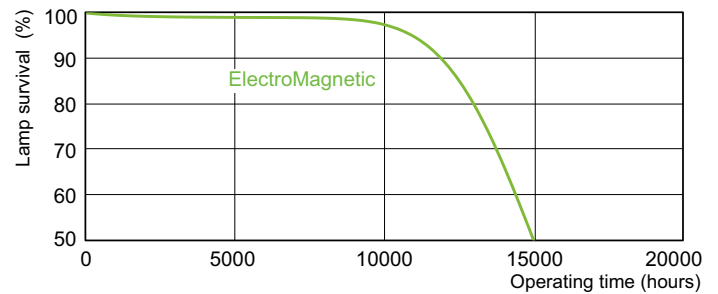

Life Expectancy Diagram - TL-D 30W/54-765 1SL/25