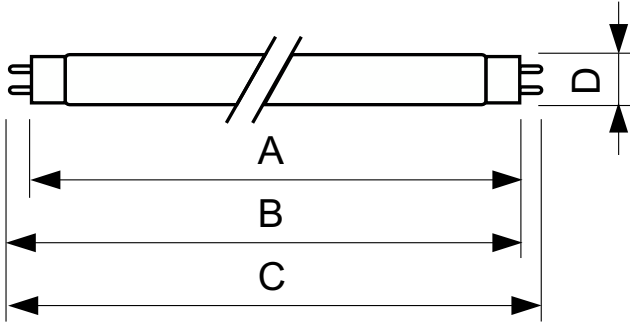

TL-D Standard Colours

TL-D 30W/54-765 1SL/25

Low-pressure mercury discharge lamps with a tubular 26 mm envelope

Warnings and Safety

- A lamp breaking is extremely unlikely to have any impact on your health. If a lamp breaks, ventilate the room for 30 minutes and remove the parts, preferably with gloves. Put them in a sealed plastic bag and take it to your local waste facilities for recycling. Do not use a vacuum cleaner.
- A lamp breaking is extremely unlikely to have any impact on your health. If a lamp breaks, ventilate the room for 30 minutes and remove the parts, preferably with gloves. Put them in a sealed plastic bag and take it to your local waste facilities for recycling. Do not use a vacuum cleaner.

Product data

Operating and Electrical		Color rendering index (CRI)	
Power Consumption	30.0 W		72
Lamp Current (Nom)	0.360 A	Controls and Dimming	
Voltage (Nom)	98 V	Dimmable	Yes
Voltage (Nom)	98 V	Mechanical and Housing	
General Information		Bulb Shape	T8 [26 mm (T8)]
Cap-Base	G13 [Medium Bi-Pin Fluorescent]	Approval and Application	
Nominal lifetime	13,000 hour(s)	Mercury (Hg) Content (Nom)	5.0 mg
Light Technical		Energy Consumption kWh/1000 h	36 kWh
Color Code	54-765	Product Data	
Luminous Flux	1,825 lumen	Full product code	871150072263800
Color Designation	Cool Daylight	Order product name	TL-D 30W/54-765 1SL/25
Correlated Color Temperature (Nom)	6200 K	Order code	928025405482

TL-D Standard Colours

Numerator - Quantity Per Pack	1
Numerator - Packs per outer box	25
Material number (12NC)	928025405482
Full product name	TL-D 30W/54-765 1SL/25

EAN/UPC - Case	8711500722645
----------------	---------------

Dimensional drawing

Product	D (max)	A (max)	B (max)	B (min)	C (max)
TL-D 30W/54-765 1SL/25	28 mm	894.6 mm	901.7 mm	899.3 mm	908.8 mm

Photometric data

Spectral Power Distribution Colour - TL-D 30W/54-765 1SL/25