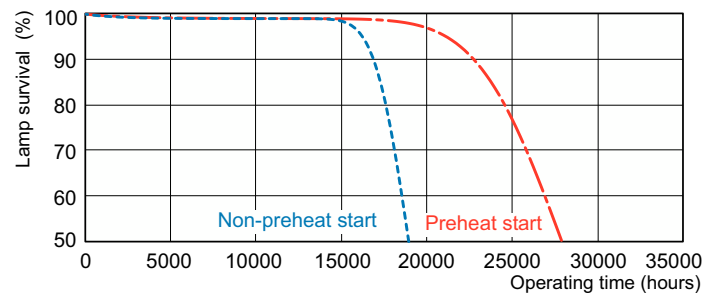

## Photometric data

Spectral Power Distribution Colour - MASTER TL5 HE 28W/840 SLV/40

## Lifetime

Life Expectancy Diagram - MASTER TL5 HE 28W/840 SLV/40

Life Expectancy Diagram - MASTER TL5 HE 28W/840 SLV/40