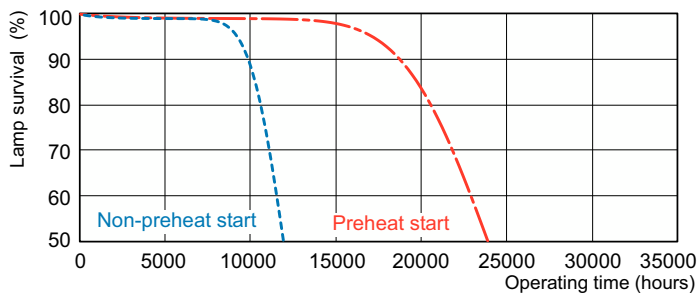

Lifetime

Life Expectancy Diagram - MASTER TL5 HE 28W/840 SLV/40