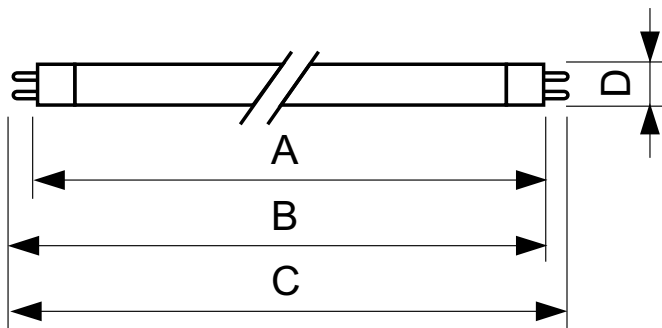

Warnings and Safety

- 20,000 hours lifetime (50% survival point, 3 hour cycle) with preheat ballast which is ENEC compliant. Lifetime performance may differ on non-ENEC compliant ballasts.

Product data

General Information	
Cap base	G5 [G5]
Life to 50% failures preheat (nom.)	20000 h
LSF preheat 2,000 hours rated	98 %
LSF preheat 4,000 hours rated	97 %
LSF preheat 6,000 hours rated	95 %
LSF preheat 8,000 hours rated	93 %
LSF preheat 16,000 hours rated	70 %
LSF preheat 20,000 hours rated	50 %
Light Technical	
Colour Code	865 [CCT of 6,500 K]
Lamp Luminous Flux 25°C EL (Nom)	1900 lm
Lamp Luminous Flux (Nom)	1750 lm
Colour Designation	Cool Daylight
Luminous Efficacy (@ Max Lumen, Rated) (Nom)	92 lm/W
Colour Temperature, horizontal (Nom)	6500 K
Lamp Luminous Efficacy EM (Nom)	84 lm/W

TL5 Essential HE Super 80

Controls and Dimming	
Dimmable	No
Mechanical and Housing	
Bulb shape	T5 [16 mm (T5)]
Approval and Application	
Mercury (Hg) content (nom.)	2.0 mg
Product Data	
Full product code	871150057041355

Dimensional drawing

Product	D (max)	A (max)	B (max)	B (min)	C (max)
TL5 Essential 21W/865 1SL/40	17.0 mm	849.0 mm	856.1 mm	853.7 mm	863.2 mm

TL5 ESS 21W/865

Photometric data

LDPO_TL5ESS8_ESS_865-Spectral power distribution Colour