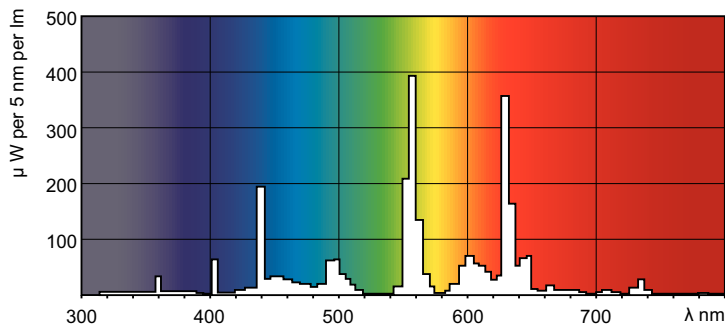

Warnings and Safety

- 20,000 hours lifetime (50% survival point, 3 hour cycle) with preheat ballast which is ENEC compliant. Lifetime performance may differ on non-ENEC compliant ballasts.

Product data

General Information	
Cap base	G5 [G5]
Life to 50% failures preheat (nom.)	20000 h
LSF preheat 2,000 hours rated	98 %
LSF preheat 4,000 hours rated	97 %
LSF preheat 6,000 hours rated	95 %
LSF preheat 8,000 hours rated	93 %
LSF preheat 16,000 hours rated	70 %
LSF preheat 20,000 hours rated	50 %
Light Technical	
Colour Code	840 [CCT of 4,000 K]
Lamp Luminous Flux 25°C EL (Nom)	2100 lm
Lamp Luminous Flux (Nom)	1950 lm
Colour Designation	Cool White (CW)
Luminous Efficacy (@ Max Lumen, Rated) (Nom)	101 lm/W
Colour Temperature, horizontal (Nom)	4000 K
Lamp Luminous Efficacy EM (Nom)	94 lm/W

Dimensional drawing

TL5 ESS 21W/840

Product	D (max)	A (max)	B (max)	B (min)	C (max)
TL5 Essential 21W/840 1SL/40	17.0 mm	849.0 mm	856.1 mm	853.7 mm	863.2 mm

Photometric data

LDPO_TL5ESS8_ESS_840-Spectral power distribution Colour