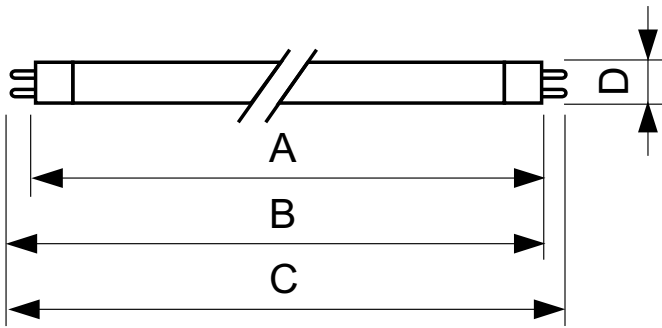

TL5 Essential HE Super 80

Controls and Dimming

Dimmable	No
----------	----

Mechanical and Housing

Bulb shape	T5 [16 mm (T5)]
------------	------------------

Approval and Application

Mercury (Hg) content (nom.)	2.0 mg
-----------------------------	--------

Product Data

Full product code	871150057039055
-------------------	-----------------

Order product name	TL5 Essential 21W/840 1SL/40
EAN/UPC – product	8711500570390
Order code	927926484058
SAP numerator – quantity per pack	1
Numerator – packs per outer box	40
SAP material	927926484058
SAP net weight (piece)	69.500 g

Dimensional drawing

TL5 ESS 21W/840

Product	D (max)	A (max)	B (max)	B (min)	C (max)
TL5 Essential 21W/840 1SL/40	17.0 mm	849.0 mm	856.1 mm	853.7 mm	863.2 mm

Photometric data

LDPO_TL5ESS8_ESS_840-Spectral power distribution Colour