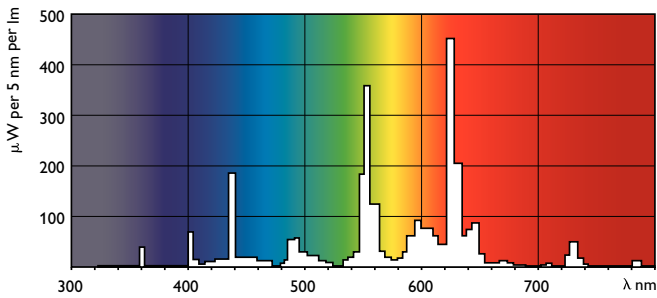

Warnings and Safety

- 20,000 hours lifetime (50% survival point, 3 hour cycle) with preheat ballast which is ENEC compliant. Lifetime performance may differ on non-ENEC compliant ballasts.

Product data

General Information	
Cap base	G5 [G5]
Life to 50% failures preheat (nom.)	20000 h
LSF preheat 2,000 hours rated	98 %
LSF preheat 4,000 hours rated	97 %
LSF preheat 6,000 hours rated	95 %
LSF preheat 8,000 hours rated	93 %
LSF preheat 16,000 hours rated	70 %
LSF preheat 20,000 hours rated	50 %
Light Technical	
Colour Code	830 [CCT of 3,000 K]
Lamp Luminous Flux 25°C EL (Nom)	2100 lm
Lamp Luminous Flux (Nom)	1950 lm
Colour Designation	Warm white (WW)
Luminous Efficacy (@ Max Lumen, Rated) (Nom)	101 lm/W
Colour Temperature, horizontal (Nom)	3000 K
Lamp Luminous Efficacy EM (Nom)	94 lm/W

TL5 Essential HE Super 80

Controls and Dimming

Dimmable	No
----------	----

Mechanical and Housing

Bulb shape	T5 [16 mm (T5)]
------------	------------------

Approval and Application

Mercury (Hg) content (nom.)	2.0 mg
Energy consumption kWh/1,000 hours	23 kWh

Product Data

Full product code	871150057037655
-------------------	-----------------

Order product name	TL5 Essential 21W/830 1SL/40
EAN/UPC – product	8711500570376
Order code	927926483058
SAP numerator – quantity per pack	1
Numerator – packs per outer box	40
SAP material	927926483058
SAP net weight (piece)	69.500 g

Dimensional drawing

TL5 ESS 21W/830

Product	D (max)	A (max)	B (max)	B (min)	C (max)
TL5 Essential 21W/830 1SL/40	17.0 mm	849.0 mm	856.1 mm	853.7 mm	863.2 mm

Photometric data

LDPO_TL5ESS8_ESS_830-Spectral power distribution Colour