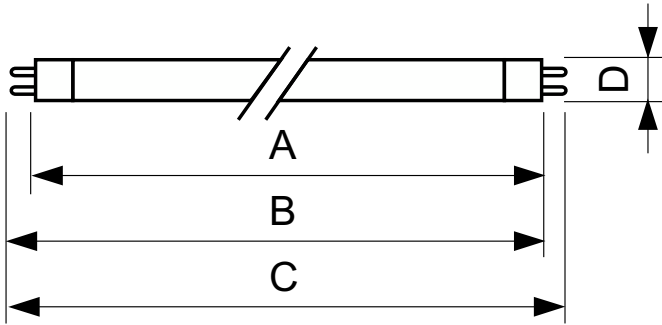

Product data

Operating and Electrical		Controls and Dimming	
Power Consumption	20.8 W	Dimmable	No
Lamp Current (Nom)	0.170 A		
General Information		Mechanical and Housing	
Cap-Base	G5 [G5]	Bulb Shape	T5 [16 mm (T5)]
Light Technical		Approval and Application	
Color Code	830 [CCT of 3000K]	Mercury (Hg) Content (Nom)	2.0 mg
Luminous Flux	2,100 lumen	Energy Consumption kWh/1000 h	23 kWh
Color Designation	Warm White (WW)		
Correlated Color Temperature (Nom)	3000 K	Product Data	
Luminous Efficacy (rated) (Nom)	94 lm/W	Full product code	871150057037655
Color rendering index (CRI)	82	Order product name	TL5 Essential 21W/830 1SL/40
		Order code	927926483058
		Numerator - Quantity Per Pack	1
		Numerator - Packs per outer box	40

TL5 Essential HE Super 80

Material number (12NC)	927926483058
Full product name	TL5 Essential 21W/830 1SL/40
EAN/UPC - Case	8711500570383

Dimensional drawing

Product	D (max)	A (max)	B (max)	B (min)	C (max)
TL5 Essential 21W/830 1SL/40	17.0 mm	849.0 mm	856.1 mm	853.7 mm	863.2 mm

Photometric data

Spectral Power Distribution Colour - TL5 Essential 21W/830 1SL/40