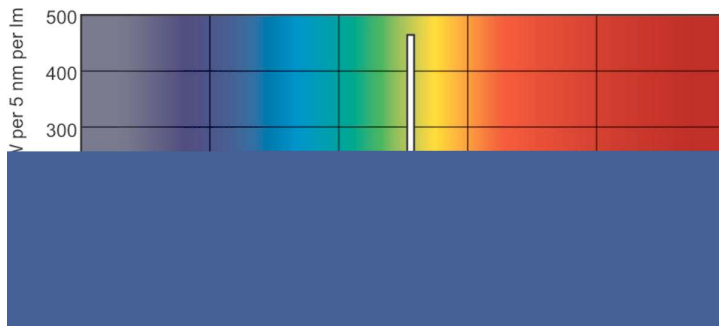

Photometric data

LDPO_TL5ESS8_ESS_865-Spectral power distribution Colour