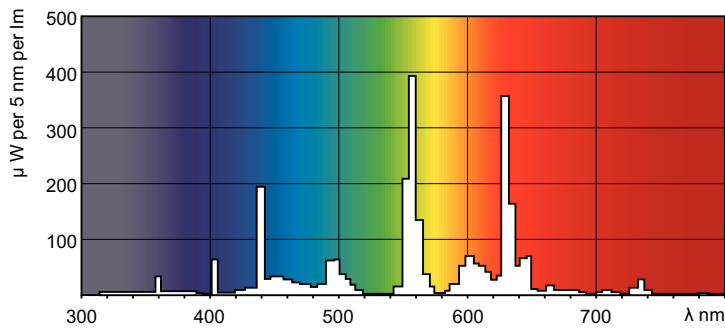

Warnings and Safety

- 20,000 hours lifetime (50% survival point, 3 hour cycle) with preheat ballast which is ENEC compliant. Lifetime performance may differ on non-ENEC compliant ballasts.

Product data

General information		Colour Rendering Index,horiz (Max)	
Cap base	G5 [G5]	Colour Rendering Index,horiz (Min)	80
Life to 50% failures preheat (nom.)	20000 h	Colour Rendering Index,horiz (Nom)	82
LSF preheat 2,000 hours rated	98 %	LLMF 2000 h Rated	94 %
LSF preheat 4,000 hours rated	97 %	LLMF 4000 h Rated	92 %
LSF preheat 6,000 hours rated	95 %	LLMF 6000 h Rated	91 %
LSF preheat 8,000 hours rated	93 %	LLMF 8000 h Rated	90 %
LSF preheat 16,000 hours rated	70 %	LLMF 12000 h Rated	88 %
LSF preheat 20,000 hours rated	50 %	LLMF 16000 h Rated	87 %
		LLMF 20000 h Rated	86 %
Light technical		Operating and electrical	
Colour Code	840 [CCT of 4,000 K]	Power (Rated) (Nom)	14.3 W
Lamp Luminous Flux 25°C EL (Nom)	1350 lm	Lamp current (nom.)	0.170 A
Lamp Luminous Flux (Nom)	1260 lm		
Colour Designation	Cool White (CW)	Temperature	
Luminous Efficacy (@ Max Lumen, Rated) (Nom)	96 lm/W	Design temperature (nom.)	30 °C
Colour Temperature, horizontal (Nom)	4000 K		
Lamp Luminous Efficacy EM (Nom)	88 lm/W		

TL5 Essential HE Super 80

Controls and dimming

Dimmable	No
----------	----

Mechanical and housing

Bulb shape	T5 [16 mm (T5)]
------------	------------------

Approval and application

Mercury (Hg) content (nom.)	2.0 mg
Energy consumption kWh/1,000 hours	15 kWh

Dimensional drawing

TL5 Essential 14W/840 1SL/40

Product	D (max)	A (max)	B (max)	B (min)	C (max)
TL5 Essential 14W/840 1SL/40	17.0 mm	549.0 mm	556.1 mm	553.7 mm	563.2 mm

Photometric data

LDPO_TL5ESS8_ESS_840-Spectral power distribution Colour