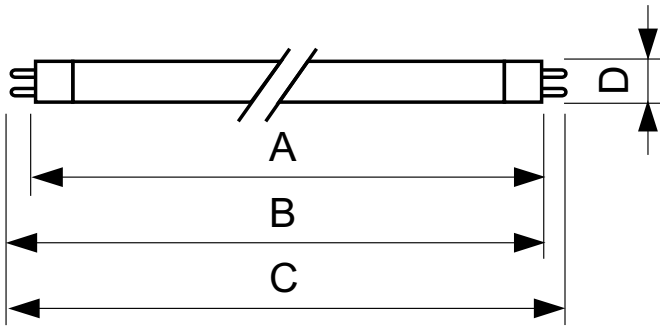

TL5 Essential HE Super 80

Controls and dimming

Dimmable	No
----------	----

Mechanical and housing

Bulb shape	T5 [16 mm (T5)]
------------	------------------

Approval and application

Mercury (Hg) content (nom.)	2.0 mg
Energy consumption kWh/1,000 hours	15 kWh

Product data

Full product code	871150057033855
-------------------	-----------------

Order product name	TL5 Essential 14W/840 1SL/40
EAN/UPC – product	8711500570338
Order code	927925984058
SAP numerator – quantity per pack	1
Local code description	TL5 ESSENTIAL 14W/840 1SL/40
Numerator – packs per outer box	40
SAP material	927925984058
Net Weight (Piece)	0.043 kg

Dimensional drawing

TL5 Essential 14W/840 1SL/40

Product	D (max)	A (max)	B (max)	B (min)	C (max)
TL5 Essential 14W/840 1SL/40	17.0 mm	549.0 mm	556.1 mm	553.7 mm	563.2 mm

Photometric data

LDPO_TL5ESS8_ESS_840-Spectral power distribution Colour