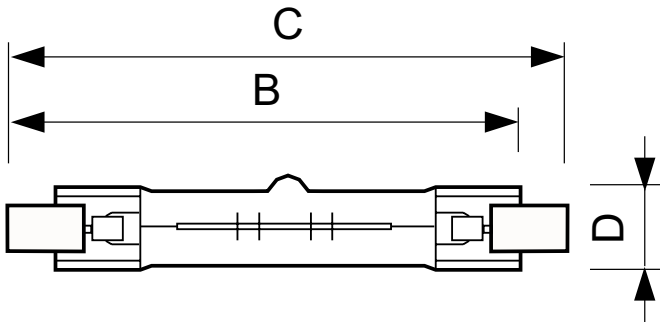

Plusline Compact

Plusline C 150W R7s 230V 1CT/10X10F

Mains-voltage linear lamp giving white halogen light

Product data

General Information	
Cap base	R7S [R7s]
Burning Position	UNIVERSAL [Any/Universal]
Nominal lifetime (nom.)	2000 h
Rated Lifetime	2000 h
Light Technical	
Lamp Luminous Flux 25°C EL (Nom)	2400 lm
Lamp Luminous Efficacy EM (Nom)	16 lm/W
Colour Rendering Index,horiz (Nom)	100
Operating and Electrical	
Power (Rated) (Nom)	150 W
Lamp current (nom.)	0.65 A
Starting time (nom.)	0.0 s
Voltage (Nom)	230 V
Controls and Dimming	
Dimmable	Yes
Mechanical and Housing	
Lamp Finish	Clear

Cap-base information	10
Bulb shape	T3 [T 12mm (T3)]
Luminaire Design Requirements	
Bulb temperature (max.)	900 °C
Pinch temperature (max.)	350 °C
Product Data	
Full product code	872790080887200
Order product name	Plusline C 150W R7s 230V 1CT/10X10F
EAN/UPC – product	8727900808872
Order code	923919943202
SAP numerator – quantity per pack	1
Numerator – packs per outer box	100
SAP material	923919943202
SAP net weight (piece)	0.005 kg
ILCOS code	HDG//RS-150-230-R7s-74,9

Plusline Compact

Dimensional drawing

DEComp 150W R7s 230V T3 CL

Product	D (max)	B (max)	B	B (min)	C (max)
Plusline C 150W R7s 230V 1CT/ 10X10F	15 mm	76.5 mm	74.9 mm	73.3 mm	78.3 mm