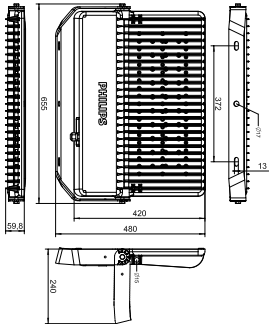

Mechanical and Housing	
Housing material	Aluminum die-cast
Optical cover/lens material	Polycarbonate
Colour	Aluminium and Grey
Approval and Application	
Ingress protection code	IP65 [Dust penetration-protected, jet-proof]
Mech. impact protection code	IK08 [5 J vandal-protected]
Initial Performance (IEC Compliant)	
Initial luminous flux (system flux)	43000 lm
Luminous flux tolerance	+/-10%
Initial LED luminaire efficacy	130 lm/W
Lamp colour temperature	4000 K
Colour Rendering Index	>70
Initial input power	335 W
Power consumption tolerance	+/-10%

Tango G2 LED

Application Conditions

Ambient temperature range -40 to +50 °C

Product Data

Full product code 911401698005
Order product name BVP283 LED430/NW 335W 220-240V SWB
Order code 911401698005

SAP numerator – quantity per pack 1
Numerator – packs per outer box 1
SAP material 911401698005
SAP net weight (piece) 12.499 kg

Dimensional drawing

BVP281-BVP284 Tango LED gen2