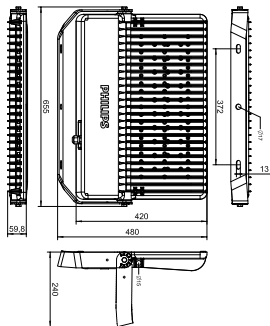

Product data

General Information		Mechanical and Housing	
Lamp colour code	740 neutral white	Housing material	Aluminum die-cast
Driver included	Yes	Optical cover/lens material	Polycarbonate
Optical cover/lens type	PC-MLO [Polycarbonate micro lens optic]	Colour	Aluminium and Grey
Control interface	-	Approval and Application	
Connection	Flying leads/wires	Ingress protection code	IP65 [Dust penetration-protected, jet-proof]
Cable	Cable 0.5 m without plug	Mech. impact protection code	IK08 [5 J vandal-protected]
Protection class IEC	Safety class I (I)	Initial Performance (IEC Compliant)	
CE mark	CE mark	Initial luminous flux (system flux)	39000 lm
Operating and Electrical		Luminous flux tolerance	+/-10%
Input Voltage	220 to 240 V	Initial LED luminaire efficacy	130 lm/W
Input frequency	50 or 60 Hz	Lamp colour temperature	4000 K
Power factor (min.)	0.9	Colour Rendering Index	>70
Controls and Dimming		Initial input power	305 W
Dimmable	No	Power consumption tolerance	+/-10%

Tango G2 LED

Application Conditions

Ambient temperature range -40 to +50 °C

Product Data

Full product code 911401695305
Order product name BVP283 LED390/NW 305W 220-240V NB
Order code 911401695305

SAP numerator – quantity per pack 1
Numerator – packs per outer box 1
SAP material 911401695305
SAP net weight (piece) 13.199 kg

Dimensional drawing

BVP281-BVP284 Tango LED gen2