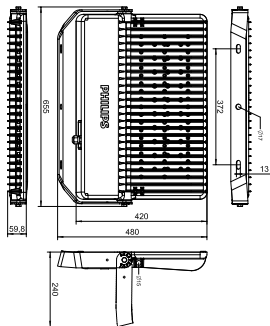

Tango G2 LED

Application Conditions

Ambient temperature range -40 to +50 °C

Product Data

Full product code 911401694405
Order product name BVP283 LED347/CW 270W 220-240V NB
Order code 911401694405

SAP numerator – quantity per pack 1
Numerator – packs per outer box 1
SAP material 911401694405
SAP net weight (piece) 12.799 kg

Dimensional drawing

BVP281-BVP284 Tango LED gen2