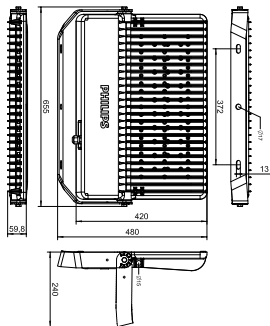

Tango G2 LED

Application Conditions

Ambient temperature range -40 to +50 °C

Product Data

Full product code 911401692505
Order product name BVP283 LED262/CW 200W 220-240V AWB
Order code 911401692505

SAP numerator – quantity per pack 1
Numerator – packs per outer box 1
SAP material 911401692505
SAP net weight (piece) 12.799 kg

Dimensional drawing

BVP281-BVP284 Tango LED gen2