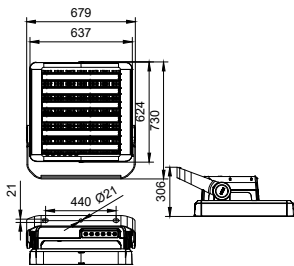

SportsStar-BVP621/BVP622/EVP622

Controls and Dimming

Dimmable	Yes
----------	-----

Mechanical and Housing

Housing material	Aluminium
Optical cover/lens material	Polycarbonate
Mounting device	MBA [Mounting bracket adjustable]
Optical cover/lens finish	Frosted
Overall length	680 mm
Overall width	730 mm
Overall height	307 mm
Colour	White and grey

Product Data

Full product code	911401595051
Order product name	BVP621 LED1028/730 900W NB PSD GM O
Order code	911401595051
SAP numerator – quantity per pack	1
Numerator – packs per outer box	1
SAP material	911401595051
SAP net weight (piece)	35.999 kg

Dimensional drawing

BVP621 LED1028/730 900W NB PSD GM O