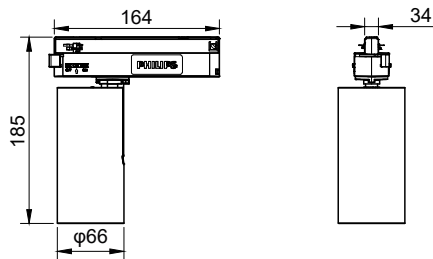

Truefashion Projector GCGM

Mechanical and housing

Housing material	Aluminium
Reflector material	-
Optic material	Polymethyl methacrylate
Optical cover/lens material	Polymethyl methacrylate
Fixation material	Aluminium
Optical cover/lens finish	Clear
Overall length	164 mm
Overall height	185 mm
Overall diameter	66 mm
Colour	White

Approval and application

Ingress protection code	IP20 [Finger-protected]
Mech. impact protection code	-

Initial performance (IEC compliant)

Initial luminous flux (system flux)	1146.65 lm
Luminous flux tolerance	+/-10%
Initial LED luminaire efficacy	107.3 lm/W
Lamp colour temperature	3000 K
Colour Rendering Index	>80
Initial chromaticity	(0.434, 0.403) SDCM<3
Initial input power	10.7 W

Power consumption tolerance	+/-10%

Over time performance (IEC compliant)

Driver failure rate at 5,000 hours	0.14 %
Median useful life L70B50	50000 h
Median useful life L80B50	50000 h
Median useful life L90B50	32600 h

Application conditions

Ambient temperature range	-20 to +35 °C
Maximum dimming level	Not applicable
Suitable for random switching	No

Product data

Full product code	911401561661
Order product name	ST700T LED10 830 PSU MB 1C WH
Order code	911401561661
SAP numerator – quantity per pack	1
Numerator – packs per outer box	1
SAP material	911401561661
Net Weight (Piece)	0.450 kg

Dimensional drawing

ST700T LED10 830 PSU MB 1C WH