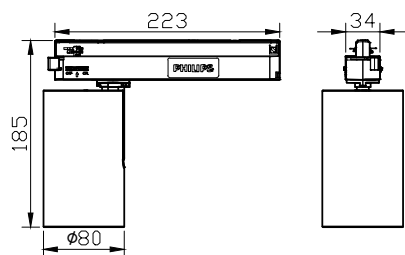

Truefashion Projector GCGM

Mechanical and Housing

Housing material	Aluminium
Reflector material	-
Optic material	Polymethyl methacrylate
Optical cover/lens material	Polymethyl methacrylate
Fixation material	Aluminium
Optical cover/lens finish	Clear
Overall length	223 mm
Overall height	185 mm
Overall diameter	80 mm
Colour	Black

Dimensional drawing

ST700T Truefashion Projector GCGM