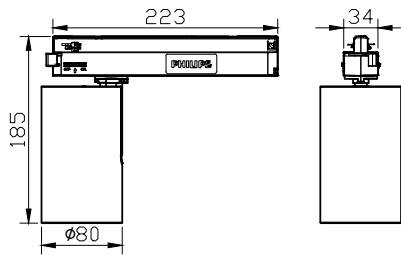

Truefashion Projector GCGM

Mechanical and Housing

Housing material	Aluminium
Reflector material	-
Optic material	Polymethyl methacrylate
Optical cover/lens material	Polymethyl methacrylate
Fixation material	Aluminium
Optical cover/lens finish	Clear
Overall length	223 mm
Overall height	185 mm
Overall diameter	80 mm
Colour	White

Approval and Application

Ingress protection code	IP20 [Finger-protected]
Mech. impact protection code	-

Initial Performance (IEC Compliant)

Initial luminous flux (system flux)	2684.72 lm
Luminous flux tolerance	+/-10%
Initial LED luminaire efficacy	70.5 lm/W
Lamp colour temperature	3000 K
Colour Rendering Index	>90
Initial chromaticity	(0.422, 0.386) SDCM<3
Initial input power	38.1 W

Power consumption tolerance	+/-10%

Over Time Performance (IEC Compliant)

Median useful life L70B50	50000 h
Median useful life L80B50	45000 h
Median useful life L90B50	21200 h

Application Conditions

Ambient temperature range	-20 to +35 °C
Maximum dimming level	Not applicable
Suitable for random switching	No

Product Data

Full product code	911401547261
Order product name	ST700T LED30 930PC PSU MB 1C WH
Order code	911401547261
SAP numerator – quantity per pack	1
Numerator – packs per outer box	1
SAP material	911401547261
SAP net weight (piece)	0.599 kg

Dimensional drawing

ST700T LED30 930PC PSU MB 1C WH