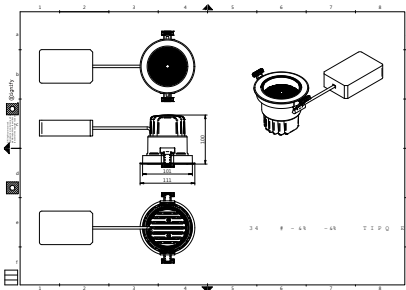

## Product Data

Full product code	911401522871
Order product name	RS700B LED30 930PW PSD VLC MB BK
Order code	911401522871
SAP numerator – quantity per pack	1
Numerator – packs per outer box	1
SAP material	911401522871
SAP net weight (piece)	0.650 kg

## Dimensional drawing

Spotlight/ projector LED