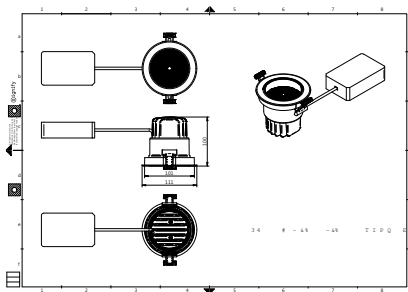

## Product Data

Full product code	911401522771
Order product name	RS700B LED30 930PW PSD VLC NB BK
Order code	911401522771
SAP numerator – quantity per pack	1
Numerator – packs per outer box	1
SAP material	911401522771
SAP net weight (piece)	0.650 kg

## Dimensional drawing

Spotlight/ projector LED