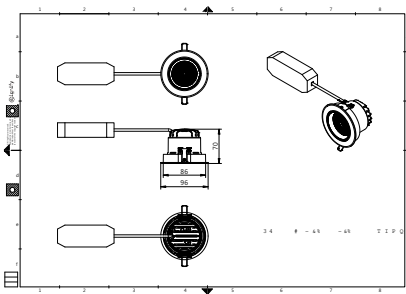

Truefashion Projector GCGM

Initial performance (IEC compliant)

Initial luminous flux (system flux)	1184 lm
Luminous flux tolerance	+/-10%
Initial LED luminaire efficacy	56 lm/W
Lamp colour temperature	4000 K
Colour Rendering Index	>90
Initial input power	21 W
Power consumption tolerance	+/-10%

Application conditions

Ambient temperature range	-15 to +35 °C

Product data

Full product code	911401522271
Order product name	RS700B LED20 940PW PSU MB WH HB
Order code	911401522271
SAP numerator – quantity per pack	1
Numerator – packs per outer box	1
SAP material	911401522271
Copy Net Weight (Piece)	0.330 kg

Dimensional drawing

RS700B LED20 940PW PSU MB WH HB