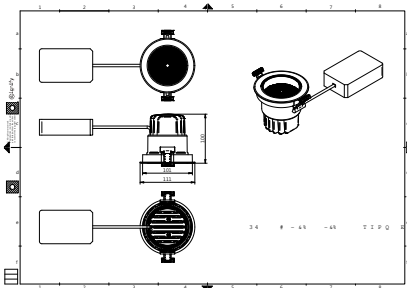

Truefashion Projector GCGM

Mech. impact protection code	-
Initial performance (IEC compliant)	
Initial luminous flux (system flux)	3737 lm
Luminous flux tolerance	+/-10%
Initial LED luminaire efficacy	93 lm/W
Lamp colour temperature	3000 K
Colour Rendering Index	>90
Initial input power	40 W
Power consumption tolerance	+/-10%
Application conditions	
Ambient temperature range	-15 to +35 °C

Product data	
Full product code	911401521871
Order product name	RS700B LED40 930PW PSU MB BK
Order code	911401521871
SAP numerator – quantity per pack	1
Numerator – packs per outer box	1
SAP material	911401521871
Net Weight (Piece)	0.630 kg

Dimensional drawing

RS700B LED40 930PW PSU MB BK