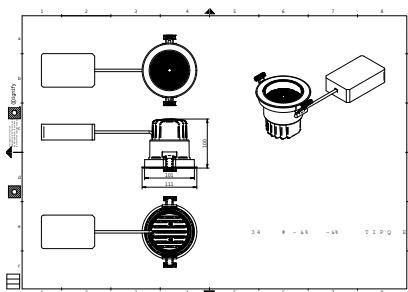

Approval and Application	
Ingress protection code	IP20 [Finger-protected]
Mech. impact protection code	-

Truefashion Projector GCGM

Initial Performance (IEC Compliant)

Initial luminous flux (system flux)	3737 lm
Luminous flux tolerance	+/-10%
Initial LED luminaire efficacy	93 lm/W
Lamp colour temperature	3000 K
Colour Rendering Index	>90
Initial input power	40 W
Power consumption tolerance	+/-10%

Application Conditions

Ambient temperature range	-15 to +35 °C
---------------------------	---------------

Product Data

Full product code	911401521871
Order product name	RS700B LED40 930PW PSU MB BK
Order code	911401521871
SAP numerator – quantity per pack	1
Numerator – packs per outer box	1
SAP material	911401521871
SAP net weight (piece)	0.630 kg

Dimensional drawing

Spotlight/ projector LED