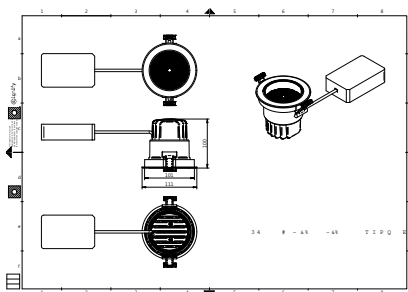

Approval and Application	
Ingress protection code	IP20 [Finger-protected]
Mech. impact protection code	-

Truefashion Projector GCGM

Initial Performance (IEC Compliant)

Initial luminous flux (system flux)	4025 lm
Luminous flux tolerance	+/-10%
Initial LED luminaire efficacy	100 lm/W
Lamp colour temperature	4000 K
Colour Rendering Index	>90
Initial input power	40 W
Power consumption tolerance	+/-10%

Application Conditions

Ambient temperature range	-15 to +35 °C
---------------------------	---------------

Product Data

Full product code	911401521771
Order product name	RS700B LED40 940PW PSU MB WH
Order code	911401521771
SAP numerator – quantity per pack	1
Numerator – packs per outer box	1
SAP material	911401521771
SAP net weight (piece)	0.630 kg

Dimensional drawing

Spotlight/ projector LED