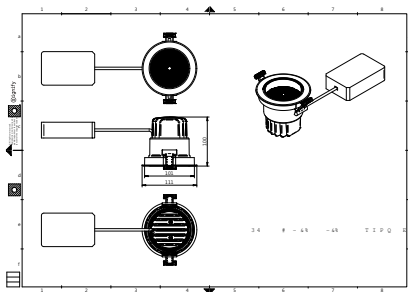

| Controls and Dimming | |
|------------------------------|--------------------------|
| Dimmable | No |
| Mechanical and Housing | |
| Housing material | Aluminium |
| Optical cover/lens material | Polymethyl methacrylate |
| Optical cover/lens finish | - |
| Overall height | 100 mm |
| Overall diameter | 111 mm |
| Colour | White RAL 9003 |
| Approval and Application | |
| Ingress protection code | IP20 [Finger-protected] |
| Mech. impact protection code | - |

Application Conditions

| | |
|---------------------------|---------------|
| Ambient temperature range | -15 to +35 °C |
|---------------------------|---------------|

Product Data

| | |
|-----------------------------------|------------------------------|
| Full product code | 911401521571 |
| Order product name | RS700B LED40 930PW PSU MB WH |
| Order code | 911401521571 |
| SAP numerator – quantity per pack | 1 |
| Numerator – packs per outer box | 1 |
| SAP material | 911401521571 |
| SAP net weight (piece) | 0.630 kg |

Dimensional drawing

Spotlight/ projector LED