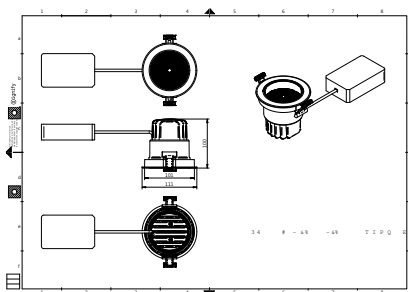

Warnings and Safety

- 3 years

Product data

General Information		Controls and Dimming	
Lamp colour code	930 warm white	Dimmable	No
Optical cover/lens type	Lens	Mechanical and Housing	
Control interface	-	Housing material	Aluminium
Protection class IEC	Safety class II (II)	Optical cover/lens material	Polymethyl methacrylate
CE mark	CE mark	Optical cover/lens finish	-
Number of products on MCB (16 A type B)	1	Overall height	100 mm
Light source engine type	LED	Overall diameter	111 mm
Operating and Electrical		Colour	Black
Input Voltage	220 to 240 V	Approval and Application	
Input frequency	50 or 60 Hz	Ingress protection code	IP20 [Finger-protected]
Power factor (min.)	0.95	Mech. impact protection code	-

Application Conditions

Ambient temperature range	-15 to +35 °C
---------------------------	---------------

Product Data

Full product code	911401521171
Order product name	RS700B LED30 930PW PSU MB BK
Order code	911401521171
SAP numerator – quantity per pack	1
Numerator – packs per outer box	1
SAP material	911401521171
SAP net weight (piece)	0.630 kg

Dimensional drawing

Spotlight/ projector LED