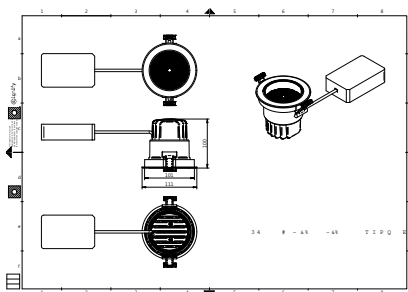

Approval and Application	
Ingress protection code	IP20 [Finger-protected]
Mech. impact protection code	-

Truefashion Projector GCGM

Initial Performance (IEC Compliant)

Initial luminous flux (system flux)	3076 lm
Luminous flux tolerance	+/-10%
Initial LED luminaire efficacy	100 lm/W
Lamp colour temperature	4000 K
Colour Rendering Index	>90
Initial input power	31 W
Power consumption tolerance	+/-10%

Application Conditions

Ambient temperature range	-15 to +35 °C
---------------------------	---------------

Product Data

Full product code	911401520971
Order product name	RS700B LED30 940PW PSU MB WH
Order code	911401520971
SAP numerator – quantity per pack	1
Numerator – packs per outer box	1
SAP material	911401520971
SAP net weight (piece)	0.630 kg

Dimensional drawing

Spotlight/ projector LED