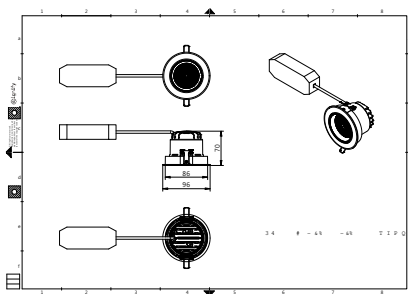

Truefashion Projector GCGM

Initial performance (IEC compliant)

Initial luminous flux (system flux)	1577 lm
Luminous flux tolerance	+/-10%
Initial LED luminaire efficacy	74 lm/W
Lamp colour temperature	3000 K
Colour Rendering Index	>90
Initial input power	21 W
Power consumption tolerance	+/-10%

Application conditions

Ambient temperature range	-15 to +35 °C

Product data

Full product code	911401520571
Order product name	RS700B LED20 930PC PSU MB WH
Order code	911401520571
SAP numerator – quantity per pack	1
Numerator – packs per outer box	1
SAP material	911401520571
Net Weight (Piece)	0.330 kg

Dimensional drawing

RS700B LED20 930PC PSU MB WH