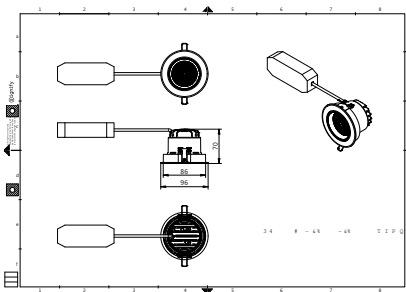

Warnings and Safety

- 3 years

Product data

General Information		Controls and Dimming	
Lamp colour code	930 warm white	Dimmable	No
Optical cover/lens type	Lens	Mechanical and Housing	
Control interface	-	Housing material	Aluminium
Protection class IEC	Safety class II (II)	Optical cover/lens material	Polymethyl methacrylate
CE mark	CE mark	Optical cover/lens finish	-
Number of products on MCB (16 A type B)	1	Overall height	70 mm
Light source engine type	LED	Overall diameter	96 mm
Operating and Electrical		Colour	Black
Input Voltage	220 to 240 V	Approval and Application	
Input frequency	50 or 60 Hz	Ingress protection code	IP20 [Finger-protected]
Power factor (min.)	0.97	Mech. impact protection code	-

Application Conditions

Ambient temperature range	-15 to +35 °C
---------------------------	---------------

Product Data

Full product code	911401520271
Order product name	RS700B LED20 930PW PSU MB BK
Order code	911401520271
SAP numerator – quantity per pack	1
Numerator – packs per outer box	1
SAP material	911401520271
SAP net weight (piece)	0.330 kg

Dimensional drawing

Spotlight/ projector LED