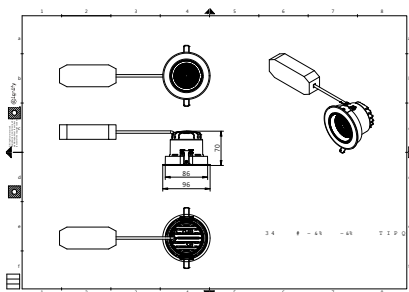

Truefashion Projector GCGM

Initial Performance (IEC Compliant)

Initial luminous flux (system flux)	1829 lm
Luminous flux tolerance	+/-10%
Initial LED luminaire efficacy	86 lm/W
Lamp colour temperature	4000 K
Colour Rendering Index	>90
Initial input power	21 W
Power consumption tolerance	+/-10%

Application Conditions

Ambient temperature range	-15 to +35 °C

Product Data

Full product code	911401520071
Order product name	RS700B LED20 940PW PSU MB WH
Order code	911401520071
SAP numerator – quantity per pack	1
Numerator – packs per outer box	1
SAP material	911401520071
SAP net weight (piece)	0.330 kg

Dimensional drawing

RS700B LED20 940PW PSU MB WH