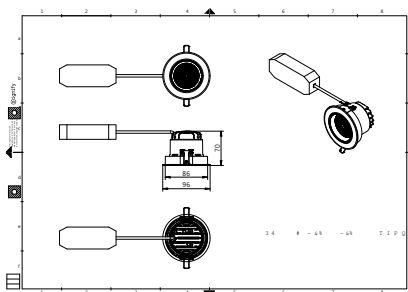

Approval and Application	
Ingress protection code	IP20 [Finger-protected]
Mech. impact protection code	-

Truefashion Projector GCGM

Initial Performance (IEC Compliant)

Initial luminous flux (system flux)	1586 lm
Luminous flux tolerance	+/-10%
Initial LED luminaire efficacy	75 lm/W
Lamp colour temperature	3000 K
Colour Rendering Index	>90
Initial input power	21 W
Power consumption tolerance	+/-10%

Application Conditions

Ambient temperature range	-15 to +35 °C
---------------------------	---------------

Product Data

Full product code	911401519971
Order product name	RS700B LED20 930PW PSU WB WH
Order code	911401519971
SAP numerator – quantity per pack	1
Numerator – packs per outer box	1
SAP material	911401519971
SAP net weight (piece)	0.330 kg

Dimensional drawing

Spotlight/ projector LED