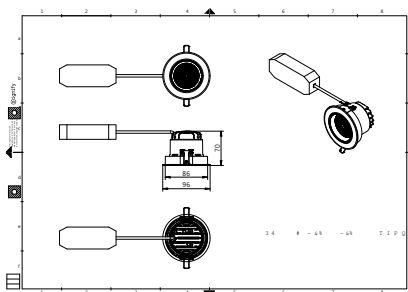

## Dimensional drawing

Spotlight/ projector LED