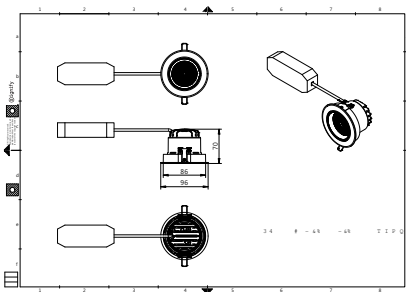

Application Conditions

Ambient temperature range	-15 to +35 °C
---------------------------	---------------

Product Data

Full product code	911401519371
Order product name	RS700B LED10 827 PSU MB WH EB YM
Order code	911401519371
SAP numerator – quantity per pack	1
Numerator – packs per outer box	1
SAP material	911401519371
SAP net weight (piece)	0.400 kg

Dimensional drawing

Spotlight/ projector LED