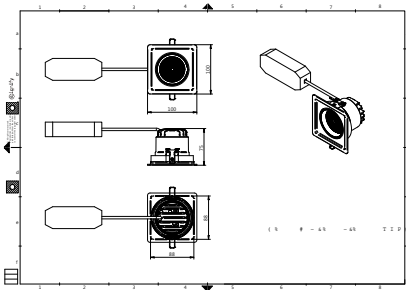

Truefashion Projector GCGM

Mech. impact protection code	-
Initial performance (IEC compliant)	
Initial luminous flux (system flux)	1685 lm
Luminous flux tolerance	+/-10%
Initial LED luminaire efficacy	79 lm/W
Lamp colour temperature	3000 K
Colour Rendering Index	>90
Initial input power	21 W
Power consumption tolerance	+/-10%
Application conditions	
Ambient temperature range	-15 to +35 °C

Product data	
Full product code	911401518671
Order product name	GD700B LED20 930PW PSU MB BK
Order code	911401518671
SAP numerator – quantity per pack	1
Numerator – packs per outer box	1
SAP material	911401518671
Net Weight (Piece)	0.350 kg

Dimensional drawing

GD700B LED20 930PW PSU MB BK