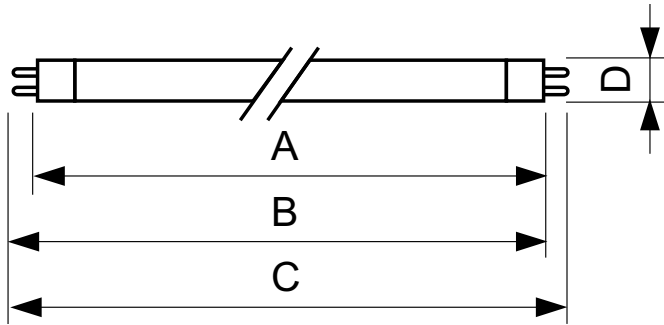

Dimensional drawing

Product	D (max)	A (max)	B (max)	B (min)	C (max)
TL5 Essential 28W/840 1SL/40	17.0 mm	1149.0 mm	1156.1 mm	1153.7 mm	1163.2 mm
TL5 Essential 14W/865 1SL/40	17.0 mm	549.0 mm	556.1 mm	553.7 mm	563.2 mm
TL5 Essential 21W/830 1SL/40	17.0 mm	849.0 mm	856.1 mm	853.7 mm	863.2 mm
TL5 Essential 21W/840 1SL/40	17.0 mm	849.0 mm	856.1 mm	853.7 mm	863.2 mm
TL5 Essential 28W/830 1SL/40	17.0 mm	1149.0 mm	1156.1 mm	1153.7 mm	1163.2 mm
TL5 Essential 14W/840 1SL/40	17.0 mm	549.0 mm	556.1 mm	553.7 mm	563.2 mm
TL5 Essential 14W/830 1SL/40	17.0 mm	549.0 mm	556.1 mm	553.7 mm	563.2 mm
TL5 Essential 28W/865 1SL/40	17.0 mm	1149.0 mm	1156.1 mm	1153.7 mm	1163.2 mm
TL5 Essential 21W/865 1SL/40	17.0 mm	849.0 mm	856.1 mm	853.7 mm	863.2 mm