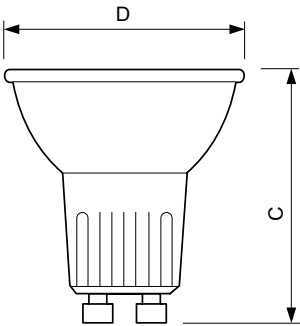

Application

- Shops, hotels and restaurants

Essential MV MR16 Alu

Versions

GU10

Dimensional drawing

Product	D (max)	C (max)
ESS MR16 Alu 50W GU10 230V 36D 1CT	51 mm	51 mm