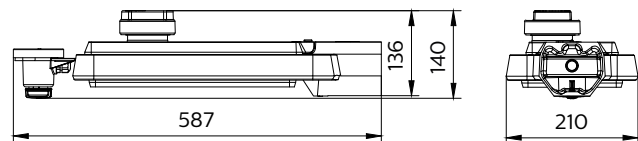

## Dimensional drawing

Dimensional drawing

General Information	
Driver included	Yes
Light Technical	
Standard tilt angle side entry	-
Standard tilt angle posttop	-
Approval and Application	
CE mark	CE mark
Mech. impact protection code	IK08