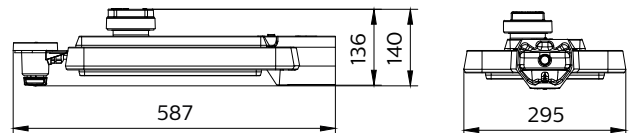

## Dimensional drawing

Dimensional drawing

General Information	
Driver included	Yes
Light Technical	
Standard tilt angle side entry	-
Standard tilt angle posttop	-
Approval and Application	
CE mark	CE mark
Mech. impact protection code	IK08