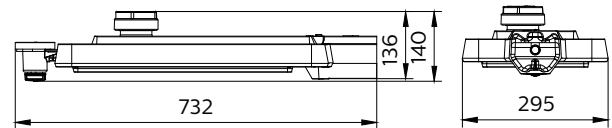

## Dimensional drawing

Dimensional drawing

General Information	
Driver included	Yes
Light Technical	
Standard tilt angle side entry	-
Standard tilt angle posttop	-
Approval and Application	
CE mark	CE mark
Mech. impact protection code	IK08