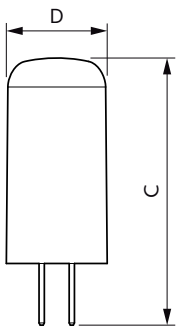

Application

- Hotels, restaurants, bars, cafés
- Lobbies, corridors, stairwells, washrooms, reception areas, under-cabinet fixtures, cabinet lighting

CorePro LEDcapsule LV

Versions

Dimensional drawing

Product	D	C
CorePro LEDcapsuleLV 2.1-20W G4 827 D	15 mm	40 mm
CorePro LEDcapsuleLV 2.7-28W G4 830	15 mm	40 mm
CorePro LEDcapsuleLV 2.7-28W G4 827	15 mm	40 mm