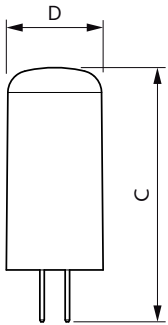

Application

- Hotels, restaurants, bars, cafés
- Lobbies, corridors, stairwells, washrooms, reception areas, under-cabinet fixtures, cabinet lighting

CorePro LEDcapsule LV

Versions

Dimensional drawing

Product	D	C
CorePro LEDcapsuleLV 2.1-20W G4 827 D	15 mm	40 mm
CorePro LEDcapsuleLV 2.7-28W G4 830	15 mm	40 mm
CorePro LEDcapsuleLV 2.7-28W G4 827	15 mm	40 mm