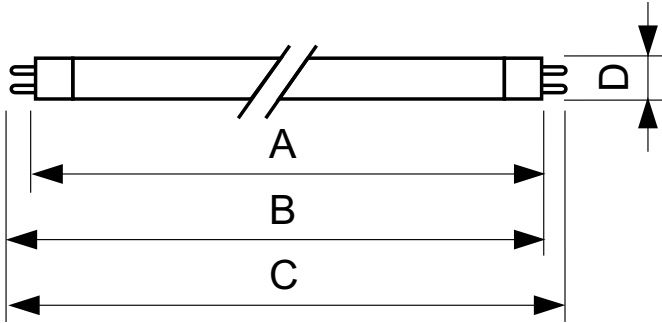

TUV T8

Dimensional drawing

Product	D (max)	B (max)	B (min)	C (max)	A (max)
TUV 10W T5 with T5-T8 adapters	16 mm	338.6 mm	336.2 mm	345.7 mm	331.5 mm

General Information

Cap-Base G13

Light Technical

Colour Code TUV

Colour Designation -

Approval and Application

Order Code	Full Product Name	Mercury (Hg) Content (Nom)
927801304011	TUV 10W T5 with T5-T8 adapters	4.4 mg
927941904020	TUV T8 F17 1SL/25	5.0 mg
928039004005	TUV 15W SLV/25	2.0 mg
928039404005	TUV 25W 1SL/25	2.0 mg
928039504005	TUV 30W 1SL/25-Latest	2.0 mg

Order Code	Full Product Name	Mercury (Hg) Content (Nom)
928048604003	TUV 36W SLV/6	2.0 mg
928049404003	TUV 75W HO 1SL/6	2.0 mg
928049504003	TUV 55W HO 1SL/6	2.0 mg
928049804006	TUV TL-D 95W HO SLV/25	8.0 mg

Operating and Electrical

Order Code	Full Product Name	Lamp Current (Nom)	Voltage (Nom)	Power (Nom)
927801304011	TUV 10W T5 with T5-T8 adapters	0.22 A	48.5 V	9 W
927941904020	TUV T8 F17 1SL/25	0.236 A	72 V	16.7 W
928039004005	TUV 15W SLV/25	0.335 A	55 V	15.5 W
928039404005	TUV 25W 1SL/25	0.612 A	48 V	25 W
928039504005	TUV 30W 1SL/25-Latest	0.365 A	102 V	30 W

Order Code	Full Product Name	Lamp Current (Nom)	Voltage (Nom)	Power (Nom)
928048604003	TUV 36W SLV/6	0.44 A	103 V	36 W
928049404003	TUV 75W HO 1SL/6	0.835 A	110 V	75 W
928049504003	TUV 55W HO 1SL/6	0.765 A	86 V	54 W
928049804006	TUV TL-D 95W HO SLV/25	0.620 A	124 V	60 W

General Information

Order Code	Full Product Name	Useful Life (Nom)	Main Application	System Description
927801304011	TUV 10W T5 with T5-T8 adapters	9000 h	Disinfection	-
927941904020	TUV T8 F17 1SL/25	9000 h	Disinfection	na
928039004005	TUV 15W SLV/25	9000 h	Disinfection	na
928039404005	TUV 25W 1SL/25	9000 h	Disinfection	na
928039504005	TUV 30W 1SL/25-Latest	9000 h	Disinfection	na

Order Code	Full Product Name	Useful Life (Nom)	Main Application	System Description
928048604003	TUV 36W SLV/6	9000 h	Disinfection	na
928049404003	TUV 75W HO 1SL/6	9000 h	Disinfection	High Output (HO)
928049504003	TUV 55W HO 1SL/6	9000 h	Disinfection	High Output (HO)
928049804006	TUV TL-D 95W HO SLV/25	8000 h	Reprography (R)	High Output (HO)